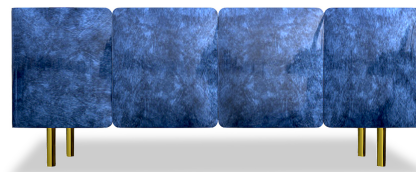

# FASCINOSO SIDEBOARD - LAPIS BLUE

DESIGN By Qoqet

Top View

Side View

Front View

## Dimensions (mm)

312.17W x 22.75D x 97.75H

## Dimensions (Inches)

312.17W x 22.75D x 97.75H

Enigmatic sideboard, parchment-clad body, doors, and high gloss lacquer top. A compelling blend of materials and design radiates elegance. An intriguing piece that enhances interiors with its captivating presence.