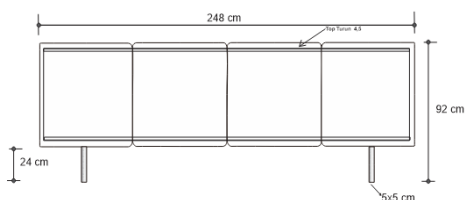

## Dimensions (mm)

312.17W x 22.75D x 97.75H

## Dimensions (Inches)

312.17W x 22.75D x 97.75H

Enigmatic sideboard, parchment-clad body, doors, and high gloss lacquer top. A compelling blend of materials and design radiates elegance. An intriguing piece that enhances interiors with its captivating presence.