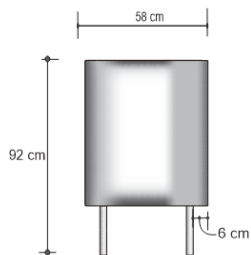

FASCINOSO SIDEBOARD - LAPIS BLUE

DESIGN By Qoqet

Side View

Dimensions (mm)

312.17W x 22.75D x 97.75H

Dimensions (Inches)

312.17W x 22.75D x 97.75H

Enigmatic sideboard, parchment-clad body, doors, and high gloss lacquer top. A compelling blend of materials and design radiates elegance. An intriguing piece that enhances interiors with its captivating presence.

QOQET