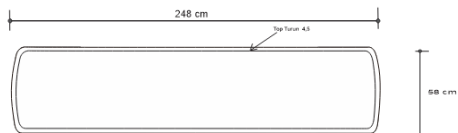

# FASCINOSO SIDEBOARD - LAPIS BLUE

DESIGN By Qoqet

Top View

Side View

Front View

## Dimensions (mm)

312.17W x 22.75D x 97.75H

## Dimensions (Inches)

312.17W x 22.75D x 97.75H

Enigmatic sideboard, parchment-clad body, doors, and high gloss lacquer top. A compelling blend of materials and design radiates elegance. An intriguing piece that enhances interiors with its captivating presence.