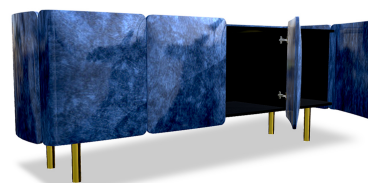

# FASCINOSO SIDEBOARD - LAPIS BLUE

DESIGN By Qoqet

Top View

Side View

Front View

## Dimensions (mm)

312.17W x 22.75D x 97.75H

## Dimensions (Inches)

312.17W x 22.75D x 97.75H

Enigmatic sideboard, parchment-clad body, doors, and high gloss lacquer top. A compelling blend of materials and design radiates elegance. An intriguing piece that enhances interiors with its captivating presence.