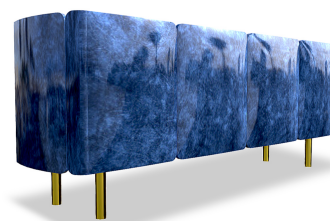

# FASCINOSO SIDEBOARD - LAPIS BLUE

DESIGN By Qoqet

Top View

Side View

Front View

## Dimensions (mm)

312.17W x 22.75D x 97.75H

## Dimensions (Inches)

312.17W x 22.75D x 97.75H

Enigmatic sideboard, parchment-clad body, doors, and high gloss lacquer top. A compelling blend of materials and design radiates elegance. An intriguing piece that enhances interiors with its captivating presence.