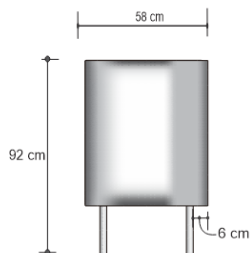

FASCINOSO SIDEBOARD - EMERALD GREEN

DESIGN By Qoqet

Side View

Dimensions (mm)

312.17W x 22.75D x 97.75H

Dimensions (Inches)

312.17W x 22.75D x 97.75H

Enigmatic sideboard, parchment-clad body, doors, and high gloss lacquer top. A compelling blend of materials and design radiates elegance. An intriguing piece that enhances interiors with its captivating presence.

QOQET