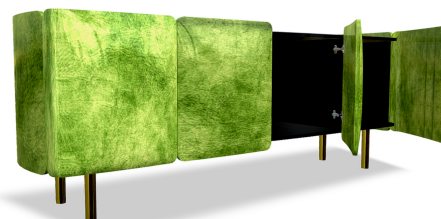

# FASCINOSO SIDEBOARD - EMERALD GREEN

DESIGN By Qoqet

Top View

Side View

Front View

## Dimensions (mm)

312.17W x 22.75D x 97.75H

## Dimensions (Inches)

312.17W x 22.75D x 97.75H

Enigmatic sideboard, parchment-clad body, doors, and high gloss lacquer top. A compelling blend of materials and design radiates elegance. An intriguing piece that enhances interiors with its captivating presence.