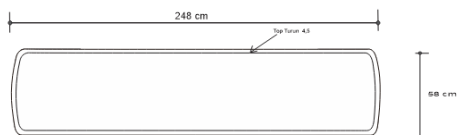

FASCINOSO SIDEBOARD - EMERALD GREEN

DESIGN By Qoqet

Top View