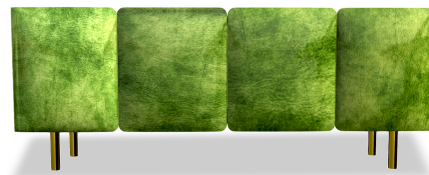

# FASCINOSO SIDEBOARD - EMERALD GREEN

DESIGN By Qoqet

Top View

Side View

Front View

## Dimensions (Inches)

312.17W x 22.75D x 97.75H

Enigmatic sideboard, parchment-clad body, doors, and high gloss lacquer top. A compelling blend of materials and design radiates elegance. An intriguing piece that enhances interiors with its captivating presence.