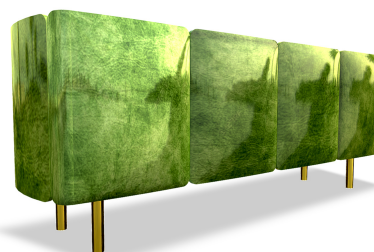

# FASCINOSO SIDEBOARD - EMERALD GREEN

DESIGN By Qoqet

Top View

Side View

Front View

## Dimensions (mm)

312.17W x 22.75D x 97.75H

## Dimensions (Inches)

312.17W x 22.75D x 97.75H

Enigmatic sideboard, parchment-clad body, doors, and high gloss lacquer top. A compelling blend of materials and design radiates elegance. An intriguing piece that enhances interiors with its captivating presence.