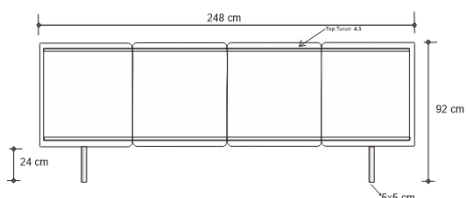

## Dimensions (mm)

312.17W x 22.75D x 97.75H

## Dimensions (Inches)

312.17W x 22.75D x 97.75H

Enigmatic sideboard, parchment-clad body, doors, and high gloss lacquer top. A compelling blend of materials and design radiates elegance. An intriguing piece that enhances interiors with its captivating presence.