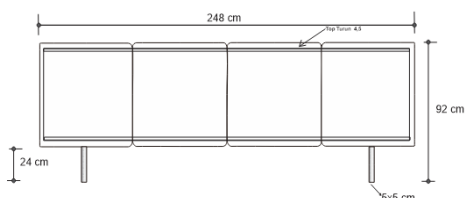

FASCINOSO SIDEBOARD - NATURAL MATTE

DESIGN By Qoqet

Top View

Side View

Front View

Dimensions (mm)

312.17W x 22.75D x 97.75H

Dimensions (Inches)

312.17W x 22.75D x 97.75H

Enigmatic sideboard, parchment-clad body, doors, and high gloss lacquer top. A compelling blend of materials and design radiates elegance. An intriguing piece that enhances interiors with its captivating presence.