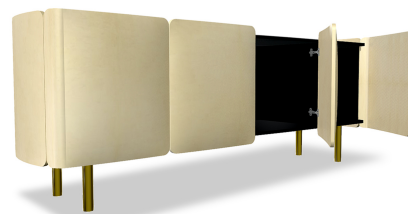

FASCINOSO SIDEBOARD - NATURAL MATTE

DESIGN By Qoqet

Top View

Side View

Front View

Dimensions (mm)

312.17W x 22.75D x 97.75H

Dimensions (Inches)

312.17W x 22.75D x 97.75H

Enigmatic sideboard, parchment-clad body, doors, and high gloss lacquer top. A compelling blend of materials and design radiates elegance. An intriguing piece that enhances interiors with its captivating presence.