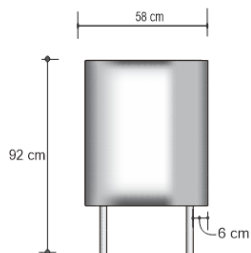

FASCINOSO SIDEBOARD - NATURAL MATTE

DESIGN By Qoqet

Top View

Side View

Front View

Dimensions (mm)

312.17W x 22.75D x 97.75H

Dimensions (Inches)

312.17W x 22.75D x 97.75H

Enigmatic sideboard, parchment-clad body, doors, and high gloss lacquer top. A compelling blend of materials and design radiates elegance. An intriguing piece that enhances interiors with its captivating presence.