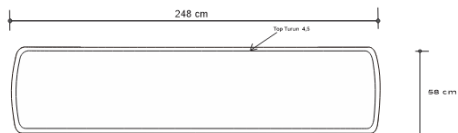

FASCINOSO SIDEBOARD - NATURAL MATTE

DESIGN By Qoqet

Top View

Side View

Front View

Dimensions (mm)

312.17W x 22.75D x 97.75H

Dimensions (Inches)

312.17W x 22.75D x 97.75H

Enigmatic sideboard, parchment-clad body, doors, and high gloss lacquer top. A compelling blend of materials and design radiates elegance. An intriguing piece that enhances interiors with its captivating presence.