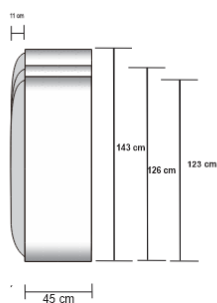

PANACHE SIDEBOARD - LAPIS BLUE

DESIGN By Qoqet

Front View

Side View L

Side View R

Dimensions (mm)

414.25W x 26.50D x 82.25H

Dimensions (Inches)

414.25W x 26.50D x 82.25H

Elegantly bold sideboard with a sleek black high gloss lacquer body. Hand-molded parchment doors add texture and sophistication, creating a striking and captivating statement piece for any space.