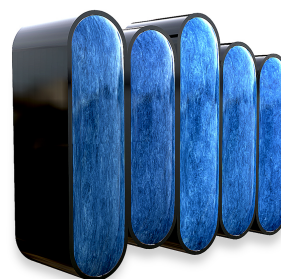

PANACHE SIDEBOARD - LAPIS BLUE

DESIGN By Qoqet

Front View

Side View L

Side View R

Dimensions (mm)

414.25W x 26.50D x 82.25H

Dimensions (Inches)

414.25W x 26.50D x 82.25H

Elegantly bold sideboard with a sleek black high gloss lacquer body. Hand-molded parchment doors add texture and sophistication, creating a striking and captivating statement piece for any space.