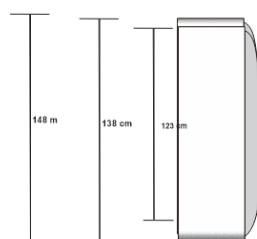

PANACHE SIDEBOARD - LAPIS BLUE

DESIGN By Qoqet

Front View

Side View L

Side View R

Dimensions (mm)

414.25W x 26.50D x 82.25H

Dimensions (Inches)

414.25W x 26.50D x 82.25H

Elegantly bold sideboard with a sleek black high gloss lacquer body. Hand-molded parchment doors add texture and sophistication, creating a striking and captivating statement piece for any space.