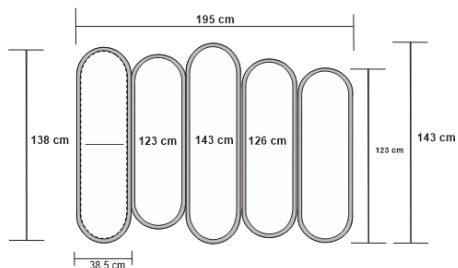

PANACHE SIDEBOARD - LAPIS BLUE

DESIGN By Qoqet

Front View

Side View L

Side View R

Dimensions (mm)

414.25W x 26.50D x 82.25H

Dimensions (Inches)

414.25W x 26.50D x 82.25H

Elegantly bold sideboard with a sleek black high gloss lacquer body. Hand-molded parchment doors add texture and sophistication, creating a striking and captivating statement piece for any space.