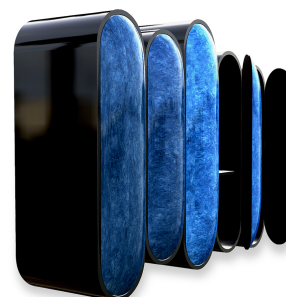

PANACHE SIDEBOARD - LAPIS BLUE

DESIGN By Qoqet

Front View

Side View L

Side View R

Dimensions (mm)

414.25W x 26.50D x 82.25H

Dimensions (Inches)

414.25W x 26.50D x 82.25H

Elegantly bold sideboard with a sleek black high gloss lacquer body. Hand-molded parchment doors add texture and sophistication, creating a striking and captivating statement piece for any space.