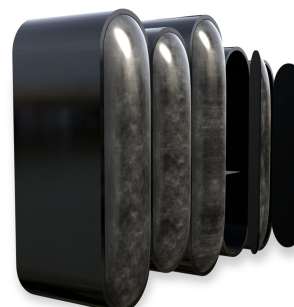

PANACHE SIDEBOARD - CHARCOAL

DESIGN By Qoqet

Front View

Side View L

Side View R

Dimensions (mm)

414.25W x 26.50D x 82.25H

Dimensions (Inches)

414.25W x 26.50D x 82.25H

Elegantly bold sideboard with a sleek black high gloss lacquer body. Hand-molded parchment doors add texture and sophistication, creating a striking and captivating statement piece for any space.