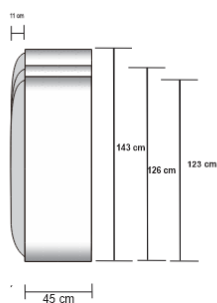

PANACHE SIDEBOARD - CHARCOAL

DESIGN By Qoqet

Front View

Side View L

Side View R

Dimensions (mm)

414.25W x 26.50D x 82.25H

Dimensions (Inches)

414.25W x 26.50D x 82.25H

Elegantly bold sideboard with a sleek black high gloss lacquer body. Hand-molded parchment doors add texture and sophistication, creating a striking and captivating statement piece for any space.