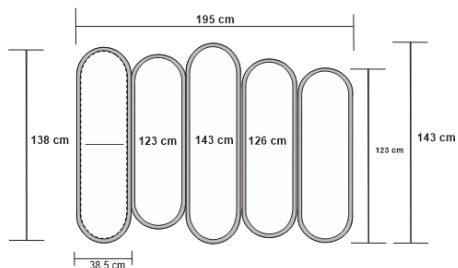

PANACHE SIDEBOARD - CHARCOAL

DESIGN By Qoqet

Front View

Side View L

Side View R

Dimensions (mm)

414.25W x 26.50D x 82.25H

Dimensions (Inches)

414.25W x 26.50D x 82.25H

Elegantly bold sideboard with a sleek black high gloss lacquer body. Hand-molded parchment doors add texture and sophistication, creating a striking and captivating statement piece for any space.