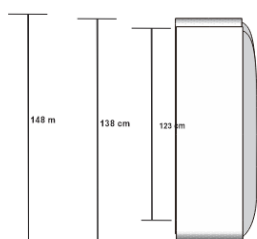

PANACHE SIDEBOARD - CHARCOAL

DESIGN By Qoqet

Front View

Side View L

Side View R

Dimensions (mm)

414.25W x 26.50D x 82.25H

Dimensions (Inches)

414.25W x 26.50D x 82.25H

Elegantly bold sideboard with a sleek black high gloss lacquer body. Hand-molded parchment doors add texture and sophistication, creating a striking and captivating statement piece for any space.