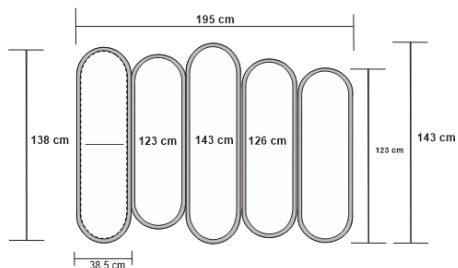

PANACHE SIDEBOARD - EMERALD GREEN

DESIGN By Qoqet

Front View

Side View L

Side View R

Dimensions (mm)

414.25W x 26.50D x 82.25H

Dimensions (Inches)

414.25W x 26.50D x 82.25H

Elegantly bold sideboard with a sleek black high gloss lacquer body. Hand-molded parchment doors add texture and sophistication, creating a striking and captivating statement piece for any space.