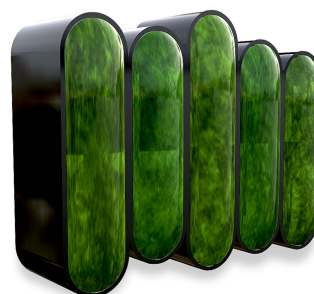

PANACHE SIDEBOARD - EMERALD GREEN

DESIGN By Qoqet

Front View

Side View L

Side View R

Dimensions (mm)

414.25W x 26.50D x 82.25H

Dimensions (Inches)

414.25W x 26.50D x 82.25H

Elegantly bold sideboard with a sleek black high gloss lacquer body. Hand-molded parchment doors add texture and sophistication, creating a striking and captivating statement piece for any space.