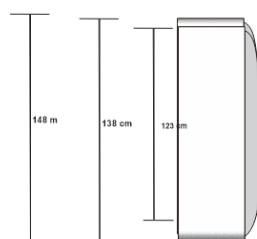

PANACHE SIDEBOARD - EMERALD GREEN

DESIGN By Qoqet

Front View

Side View L

Side View R

Dimensions (mm)

414.25W x 26.50D x 82.25H

Dimensions (Inches)

414.25W x 26.50D x 82.25H

Elegantly bold sideboard with a sleek black high gloss lacquer body. Hand-molded parchment doors add texture and sophistication, creating a striking and captivating statement piece for any space.