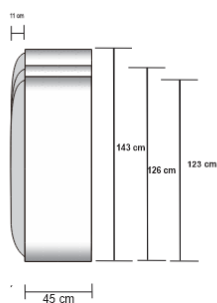

PANACHE SIDEBOARD - EMERALD GREEN

DESIGN By Qoqet

Front View

Side View L

Side View R

Dimensions (mm)

414.25W x 26.50D x 82.25H

Dimensions (Inches)

414.25W x 26.50D x 82.25H

Elegantly bold sideboard with a sleek black high gloss lacquer body. Hand-molded parchment doors add texture and sophistication, creating a striking and captivating statement piece for any space.