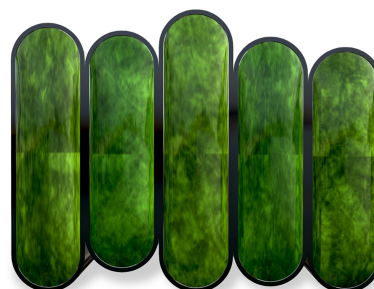

PANACHE SIDEBOARD - EMERALD GREEN

DESIGN By Qoqet

Front View

Side View L

Side View R

Dimensions (mm)

414.25W x 26.50D x 82.25H

Dimensions (Inches)

414.25W x 26.50D x 82.25H

Elegantly bold sideboard with a sleek black high gloss lacquer body. Hand-molded parchment doors add texture and sophistication, creating a striking and captivating statement piece for any space.