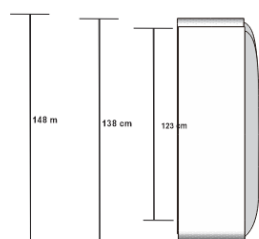

PANACHE SIDEBOARD - TERRACOTTA

DESIGN By Qoqet

Front View

Side View L

Side View R

Dimensions (mm)

414.25W x 26.50D x 82.25H

Dimensions (Inches)

414.25W x 26.50D x 82.25H

Elegantly bold sideboard with a sleek black high gloss lacquer body. Hand-molded parchment doors add texture and sophistication, creating a striking and captivating statement piece for any space.