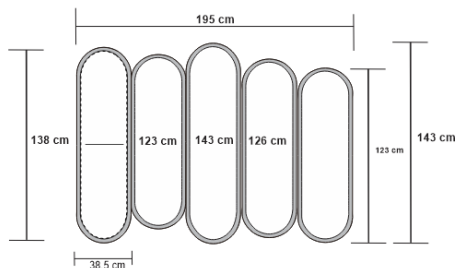

PANACHE SIDEBOARD - TERRACOTTA

DESIGN By Qoqet

Front View

Side View L

Side View R

Dimensions (mm)

414.25W x 26.50D x 82.25H

Dimensions (Inches)

414.25W x 26.50D x 82.25H

Elegantly bold sideboard with a sleek black high gloss lacquer body. Hand-molded parchment doors add texture and sophistication, creating a striking and captivating statement piece for any space.