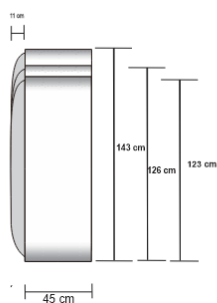

PANACHE SIDEBOARD - TERRACOTTA

DESIGN By Qoqet

Front View

Side View L

Side View R

Dimensions (mm)

414.25W x 26.50D x 82.25H

Dimensions (Inches)

414.25W x 26.50D x 82.25H

Elegantly bold sideboard with a sleek black high gloss lacquer body. Hand-molded parchment doors add texture and sophistication, creating a striking and captivating statement piece for any space.