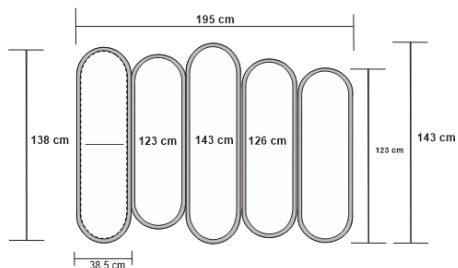

# PANACHE SIDEBOARD - NATURAL MATTE

DESIGN By Qoqet

Front View

Side View L

Side View R

## Dimensions (mm)

414.25W x 26.50D x 82.25H

## Dimensions (Inches)

414.25W x 26.50D x 82.25H

Elegantly bold sideboard with a sleek black high gloss lacquer body. Hand-molded parchment doors add texture and sophistication, creating a striking and captivating statement piece for any space.