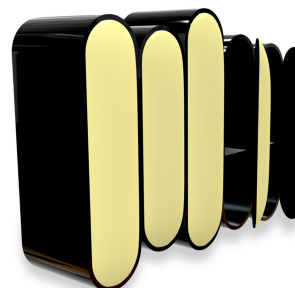

# PANACHE SIDEBOARD - NATURAL MATTE

DESIGN By Qoqet

Front View

Side View L

Side View R

## Dimensions (mm)

414.25W x 26.50D x 82.25H

## Dimensions (Inches)

414.25W x 26.50D x 82.25H

Elegantly bold sideboard with a sleek black high gloss lacquer body. Hand-molded parchment doors add texture and sophistication, creating a striking and captivating statement piece for any space.