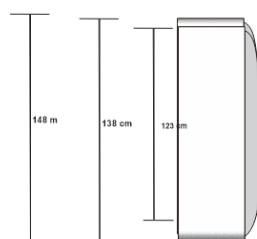

# PANACHE SIDEBOARD - NATURAL MATTE

DESIGN By Qoqet

Front View

Side View L

Side View R

## Dimensions (mm)

414.25W x 26.50D x 82.25H

## Dimensions (Inches)

414.25W x 26.50D x 82.25H

Elegantly bold sideboard with a sleek black high gloss lacquer body. Hand-molded parchment doors add texture and sophistication, creating a striking and captivating statement piece for any space.