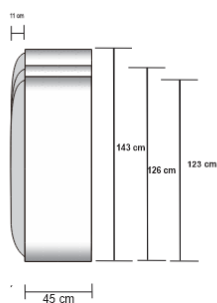

# PANACHE SIDEBOARD - NATURAL MATTE

DESIGN By Qoqet

Front View

Side View L

Side View R

## Dimensions (mm)

414.25W x 26.50D x 82.25H

## Dimensions (Inches)

414.25W x 26.50D x 82.25H

Elegantly bold sideboard with a sleek black high gloss lacquer body. Hand-molded parchment doors add texture and sophistication, creating a striking and captivating statement piece for any space.