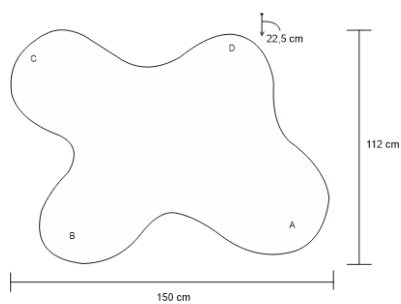

# OBSIDIAN COFFEE TABLE – LIGHT GRAY

DESIGN By Qoqet

Front View

Top View

## Dimensions (mm)

164.24W x 40.50D x 63.50H

## Dimensions (Inches)

164.24W x 40.50D x 63.50H

This iconic coffee table features a distinctive specimen shape, showcasing exquisite craftsmanship and grand proportions, making it the centerpiece of any living room. The parchment top harmonizes seamlessly with a hand-hammered brass base adorned with precious brass lining.