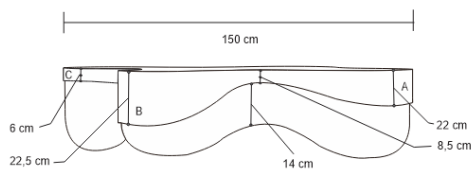

OBSIDIAN COFFEE TABLE – LIGHT GRAY

DESIGN By Qoqet

Front View