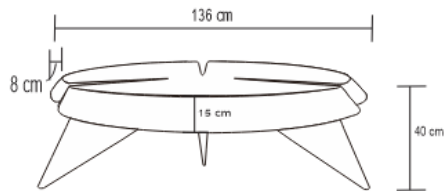

TRIFOGLIO COFFEE TABLE

DESIGN By Qoqet

Front View

Top View

Base View

Dimensions (mm)

116.29W x 53.50D x 53.50H

Dimensions (Inches)

116.29W x 53.50D x 53.50H

A circular coffee table design reinvented, this piece features a trisected clover-like tabletop with beveled edges, mantled entirely in natural-color parchment, and set atop three legs of solid mahogany wood finished in hand polished black lacquer.