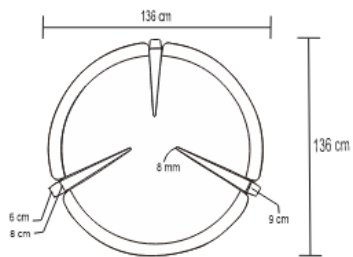

TRIFOGLIO COFFEE TABLE

DESIGN By Qoqet

Front View

Top View

Base View

Dimensions (mm)

116.29W x 53.50D x 53.50H

Dimensions (Inches)

116.29W x 53.50D x 53.50H

A circular coffee table design reinvented, this piece features a trisected clover-like tabletop with beveled edges, mantled entirely in natural-color parchment, and set atop three legs of solid mahogany wood finished in hand polished black lacquer.