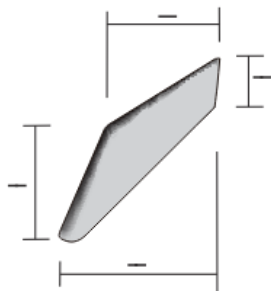

TRIFOGLIO COFFEE TABLE

DESIGN By Qoqet

Front View

Top View

Base View

Dimensions (mm)

116.29W x 53.50D x 53.50H

Dimensions (Inches)

116.29W x 53.50D x 53.50H

A circular coffee table design reinvented, this piece features a trisected clover-like tabletop with beveled edges, mantled entirely in natural-color parchment, and set atop three legs of solid mahogany wood finished in hand polished black lacquer.