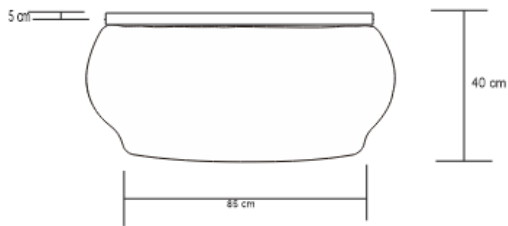

# TAMBOURINE COFFEE TABLE

DESIGN By Qoqet

Front View

Top View

## Dimensions (mm)

105.27W x 42.50D x 42.50H

## Dimensions (Inches)

105.27W x 42.50D x 42.50H

An ornate, drum-shaped base mantled in textured raffia fabric is juxtaposed with a sleek, hand polished, high-gloss lacquered top. Contrasting textures and finishes marry to create an elegant, transitional center piece suitable for any space.