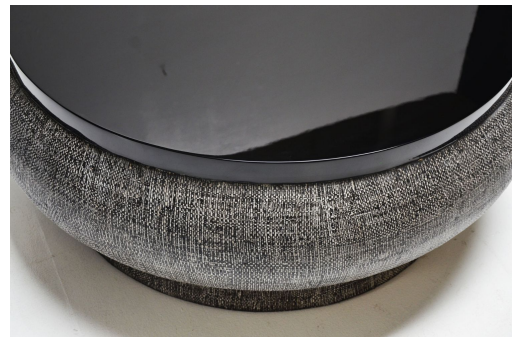

# TAMBOURINE COFFEE TABLE

DESIGN By Qoqet

Front View

Top View

## Dimensions (mm)

105.27W x 42.50D x 42.50H

## Dimensions (Inches)

105.27W x 42.50D x 42.50H

An ornate, drum-shaped base mantled in textured raffia fabric is juxtaposed with a sleek, hand polished, high-gloss lacquered top. Contrasting textures and finishes marry to create an elegant, transitional center piece suitable for any space.