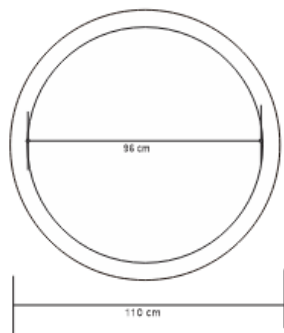

# TAMBOURINE COFFEE TABLE

DESIGN By Qoqet

Front View

Top View

## Dimensions (mm)

105.27W x 42.50D x 42.50H

## Dimensions (Inches)

105.27W x 42.50D x 42.50H

An ornate, drum-shaped base mantled in textured raffia fabric is juxtaposed with a sleek, hand polished, high-gloss lacquered top. Contrasting textures and finishes marry to create an elegant, transitional center piece suitable for any space.