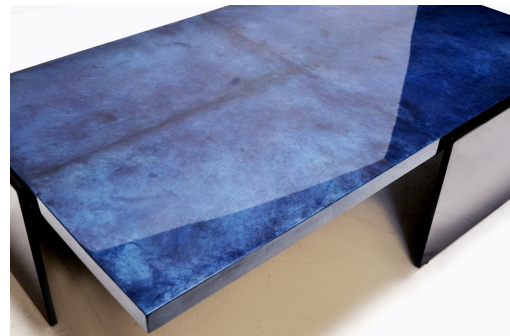

# TADEO COFFEE TABLE

DESIGN By Qoqet

Front View

Top View

Side View

## Dimensions (mm)

99.21W x 32.00D x 58.00H

## Dimensions (Inches)

99.21W x 32.00D x 58.00H

A stunning coffee table design features a genuine lapis blue-colored parchment surface suspended between two bi-planar wooden corner legs, creating the illusion of a floating pool of water. Elegant and captivating.