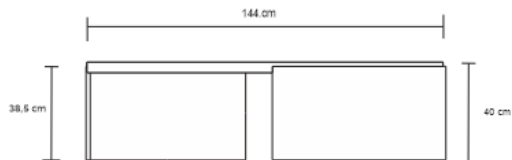

# TADEO COFFEE TABLE

DESIGN By Qoqet

Front View

Top View

Side View

## Dimensions (mm)

99.21W x 32.00D x 58.00H

## Dimensions (Inches)

99.21W x 32.00D x 58.00H

A stunning coffee table design features a genuine lapis blue-colored parchment surface suspended between two bi-planar wooden corner legs, creating the illusion of a floating pool of water. Elegant and captivating.