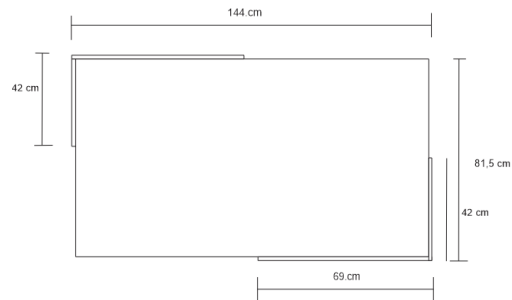

# TADEO COFFEE TABLE

DESIGN By Qoqet

Front View

Top View

Side View

## Dimensions (mm)

99.21W x 32.00D x 58.00H

## Dimensions (Inches)

99.21W x 32.00D x 58.00H

A stunning coffee table design features a genuine lapis blue-colored parchment surface suspended between two bi-planar wooden corner legs, creating the illusion of a floating pool of water. Elegant and captivating.