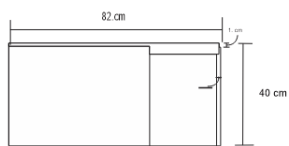

## Dimensions (mm)

99.21W x 32.00D x 58.00H

## Dimensions (Inches)

99.21W x 32.00D x 58.00H

A stunning coffee table design features a genuine lapis blue-colored parchment surface suspended between two bi-planar wooden corner legs, creating the illusion of a floating pool of water. Elegant and captivating.