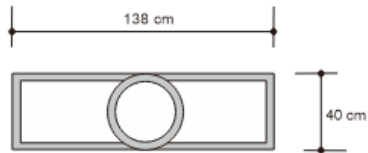

SPRINGER COFFEE TABLE

DESIGN By Qoqet

Front View

Top View

Side View

Dimensions (mm)

144.40W x 32.25D x 54.25H

Dimensions (Inches)

144.40W x 32.25D x 54.25H

The coffee table's entire structure is ensconced in precious light grey-color parchment. A look beneath the tabletop's surface reveals an open cylinder mantled in the same genuine parchment, and finished with a lacquer coating, available in various sheens to suit your preference.