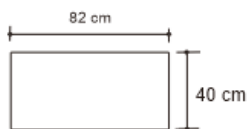

SPRINGER COFFEE TABLE

DESIGN By Qoqet

Front View

Top View

Side View

Dimensions (mm)

144.40W x 32.25D x 54.25H

Dimensions (Inches)

144.40W x 32.25D x 54.25H

The coffee table's entire structure is ensconced in precious light grey-color parchment. A look beneath the tabletop's surface reveals an open cylinder mantled in the same genuine parchment, and finished with a lacquer coating, available in various sheens to suit your preference.