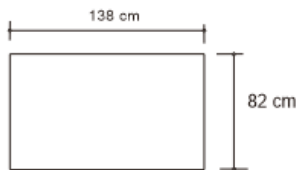

SPRINGER COFFEE TABLE

DESIGN By Qoqet

Front View

Top View

Side View

Dimensions (mm)

144.40W x 32.25D x 54.25H

Dimensions (Inches)

144.40W x 32.25D x 54.25H

The coffee table's entire structure is ensconced in precious light grey-color parchment. A look beneath the tabletop's surface reveals an open cylinder mantled in the same genuine parchment, and finished with a lacquer coating, available in various sheens to suit your preference.