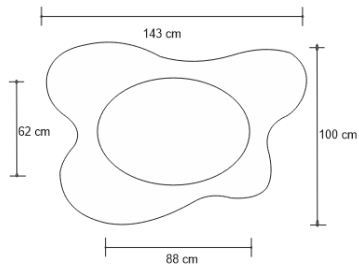

SPLATTER COFFEE TABLE

DESIGN By Qoqet

Front View

Top View

Dimensions (mm)

115.19W x 39.25D x 56.25H

Dimensions (Inches)

115.19W x 39.25D x 56.25H

This naturalistic coffee table design features a tabletop mantled in precious terracotta color parchment set atop a circular plinth made of wood, evoking a modern abstraction of a natural tree trunk.

QOQET