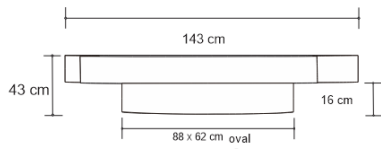

SPLATTER COFFEE TABLE

DESIGN By Qoqet

Front View

Top View

Dimensions (mm)

115.19W x 39.25D x 56.25H

Dimensions (Inches)

115.19W x 39.25D x 56.25H