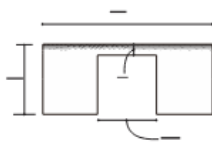

SIMPLICIUS COFFEE TABLE

DESIGN By Qoqet

FRONT VIEW

TOP VIEW

SIDE VIEW

Dimensions (mm)

102.51W x 35.75D x 63.75H

Dimensions (Inches)

102.51W x 35.75D x 63.75H

Exuding minimalist elegance, this sleek coffee table boasts a streamlined shape and subtle curves, entirely mantled in precious natural-color parchment. It embodies understated luxury through its refined design.