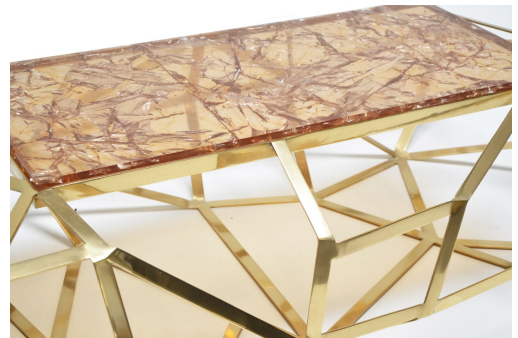

# SCORPIUS COFFEE TABLE

DESIGN By Qoqet

## Dimensions (mm)

228.18W x 32.00D x 62.00H

## Dimensions (Inches)

228.18W x 32.00D x 62.00H

An eccentric coffee table showcases a creative labyrinth of geometric web of solid brass strips supporting a fractured resin top, blending artistic design with distinctive materials for a striking centerpiece.