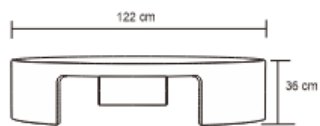

ROUND 4 LEG COFFEE TABLE

DESIGN By Qoqet

Front View

Top View

Dimensions (mm)

101.96W x 48.00D x 48.00H

Dimensions (Inches)

101.96W x 48.00D x 48.00H

A black high gloss lacquer coffee table with a parchment top is a luxurious and elegant piece of furniture that combines traditional and modern design elements. The table features a sleek black high gloss lacquer base, which adds a modern touch to the design and creates a beautiful contrast with the natural texture of the parchment top.