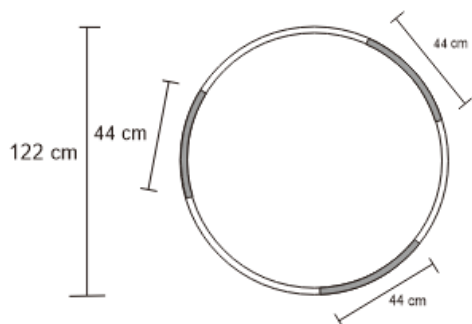

ROUND 4 LEG COFFEE TABLE

DESIGN By Qoqet

Front View

Top View

Dimensions (mm)

101.96W x 48.00D x 48.00H

Dimensions (Inches)

101.96W x 48.00D x 48.00H