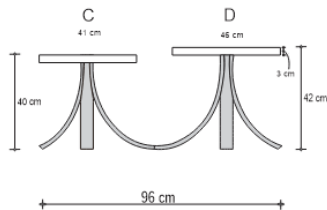

# QUADRA COFFEE TABLE

DESIGN By Qoqet

Front View

Top View

Side View

## Dimensions (mm)

151.02W x 37.75D x 37.75H

## Dimensions (Inches)

151.02W x 37.75D x 37.75H

Four glimmering discs of champagne-color ice cracked resin rest atop curved, interconnecting legs of hand-honed brass, making this spectacular coffee table fit to serve as an elegant resting place for drinks or ornamental objects in any stylish space.