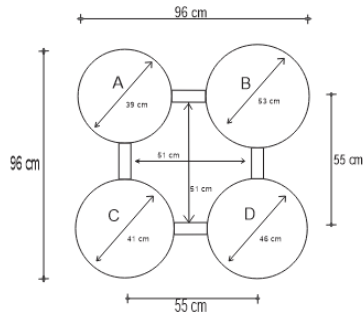

# QUADRA COFFEE TABLE

DESIGN By Qoqet

Front View

Top View

Side View

## Dimensions (mm)

151.02W x 37.75D x 37.75H

## Dimensions (Inches)

151.02W x 37.75D x 37.75H

Four glimmering discs of champagne-color ice cracked resin rest atop curved, interconnecting legs of hand-honed brass, making this spectacular coffee table fit to serve as an elegant resting place for drinks or ornamental objects in any stylish space.