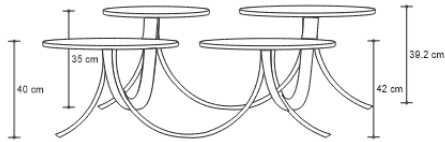

# QUADRA COFFEE TABLE

DESIGN By Qoqet

Front View

Top View

Side View

## Dimensions (mm)

151.02W x 37.75D x 37.75H

## Dimensions (Inches)

151.02W x 37.75D x 37.75H

Four glimmering discs of champagne-color ice cracked resin rest atop curved, interconnecting legs of hand-honed brass, making this spectacular coffee table fit to serve as an elegant resting place for drinks or ornamental objects in any stylish space.