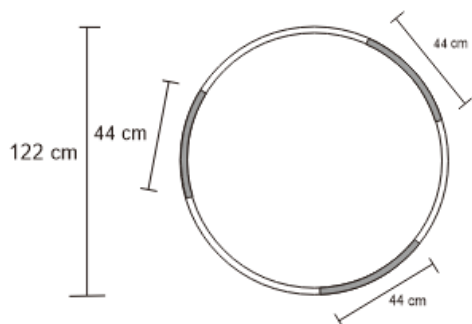

PULSANTE COFFEE TABLE

DESIGN By Qoqet

Front View

Top View

Dimensions (mm)

100.31W x 48.00D x 48.00H

Dimensions (Inches)

100.31W x 48.00D x 48.00H