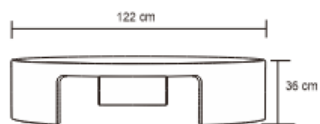

PULSANTE COFFEE TABLE

DESIGN By Qoqet

Front View

Top View

Dimensions (mm)

100.31W x 48.00D x 48.00H

Dimensions (Inches)

100.31W x 48.00D x 48.00H