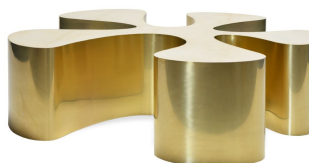

PRIMULA COFFEE TABLE – BRASS

DESIGN By Qoqet

Front View

Top View

Dimensions (mm)

142.75W x 51.25D x 54.00H

Dimensions (Inches)

142.75W x 51.25D x 54.00H

Inspired by floral elegance, this brass coffee table features a distinctive petal-shaped design. Its solid brass frame gracefully encircles a parchment-lined tabletop, exuding timeless sophistication and artistic craftsmanship.