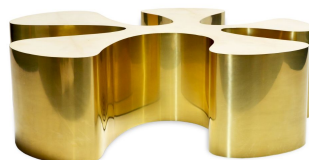

PRIMULA COFFEE TABLE – BRASS

DESIGN By Qoqet

Front View

Top View

Dimensions (mm)

142.75W x 51.25D x 54.00H

Dimensions (Inches)

142.75W x 51.25D x 54.00H

Inspired by floral elegance, this brass coffee table features a distinctive petal-shaped design. Its solid brass frame gracefully encircles a parchment-lined tabletop, exuding timeless sophistication and artistic craftsmanship.