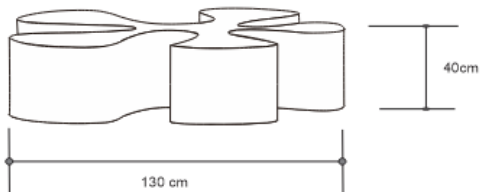

PRIMULA COFFEE TABLE – BRASS

DESIGN By Qoqet

Front View

Top View

Dimensions (mm)

142.75W x 51.25D x 54.00H

Dimensions (Inches)

142.75W x 51.25D x 54.00H

Inspired by floral elegance, this brass coffee table features a distinctive petal-shaped design. Its solid brass frame gracefully encircles a parchment-lined tabletop, exuding timeless sophistication and artistic craftsmanship.