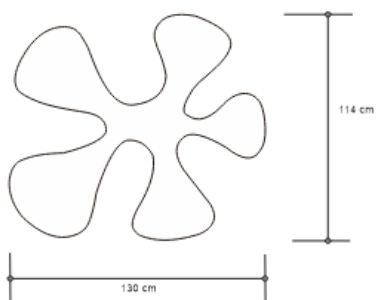

PRIMULA COFFEE TABLE – BRASS

DESIGN By Qoqet

Front View

Top View

Dimensions (mm)

142.75W x 51.25D x 54.00H

Dimensions (Inches)

142.75W x 51.25D x 54.00H

Inspired by floral elegance, this brass coffee table features a distinctive petal-shaped design. Its solid brass frame gracefully encircles a parchment-lined tabletop, exuding timeless sophistication and artistic craftsmanship.