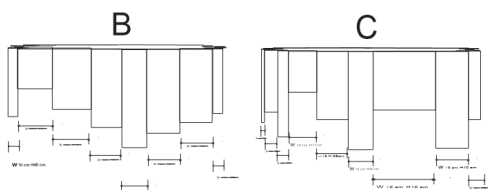

## Dimensions (mm)

143.85W x 34.75D x 62.25H

## Dimensions (Inches)

143.85W x 34.75D x 62.25H

A surreal and graphic masterpiece reminiscent of digital pixelation, this inventive coffee table boasts a tabletop swathed in exquisite charcoal-color parchment, poised elegantly on stainless steel-clad legs.