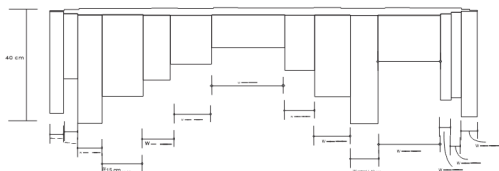

# PIXELATE COFFEE TABLE – STAINLESS

DESIGN By Qoqet

Front View

top View

Side View

## Dimensions (mm)

143.85W x 34.75D x 62.25H

## Dimensions (Inches)

143.85W x 34.75D x 62.25H

A surreal and graphic masterpiece reminiscent of digital pixelation, this inventive coffee table boasts a tabletop swathed in exquisite charcoal-color parchment, poised elegantly on stainless steel-clad legs.