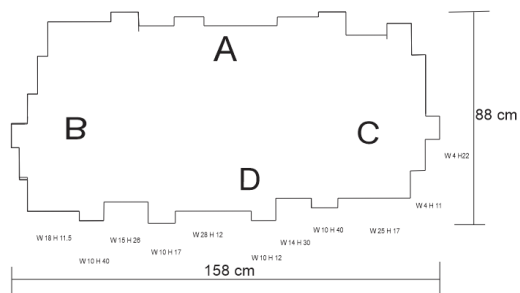

PIXELATE COFFEE TABLE – STAINLESS

DESIGN By Qoqet

Front View

top View

Dimensions (mm)

143.85W x 34.75D x 62.25H

Dimensions (Inches)

143.85W x 34.75D x 62.25H

A surreal and graphic masterpiece reminiscent of digital pixelation, this inventive coffee table boasts a tabletop swathed in exquisite charcoal-color parchment, poised elegantly on stainless steel-clad legs.

QOQET