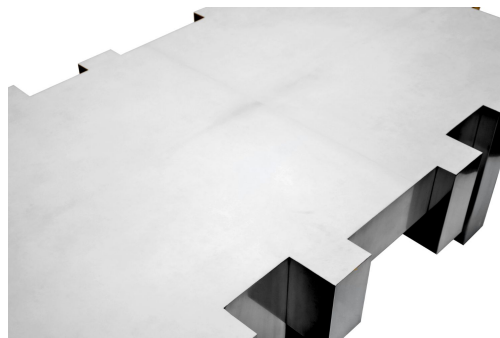

# PIXELATE COFFEE TABLE – STAINLESS

DESIGN By Qoqet

Front View

top View

Side View

## Dimensions (mm)

143.85W x 34.75D x 62.25H

## Dimensions (Inches)

143.85W x 34.75D x 62.25H

A surreal and graphic masterpiece reminiscent of digital pixelation, this inventive coffee table boasts a tabletop swathed in exquisite charcoal-color parchment, poised elegantly on stainless steel-clad legs.