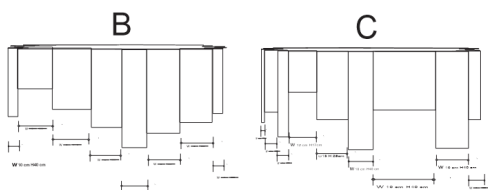

# PIXELATE COFFEE TABLE – BRASS

DESIGN By Qoqet

Front View

top View

Side View

## Dimensions (mm)

147.16W x 34.75D x 62.25H

## Dimensions (Inches)

147.16W x 34.75D x 62.25H

A surreal, graphic piece that evokes the pixelation of a digital image, this inventive coffee table design features a tabletop that is mantled in precious natural-color parchment resting atop brass clad legs.