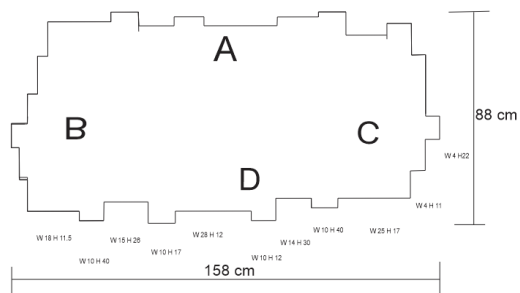

# PIXELATE COFFEE TABLE – BRASS

DESIGN By Qoqet

Front View

top View

Side View

## Dimensions (mm)

147.16W x 34.75D x 62.25H

## Dimensions (Inches)

147.16W x 34.75D x 62.25H

A surreal, graphic piece that evokes the pixelation of a digital image, this inventive coffee table design features a tabletop that is mantled in precious natural-color parchment resting atop brass clad legs.