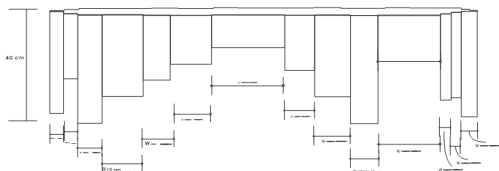

# PIXELATE COFFEE TABLE – BRASS

DESIGN By Qoqet

Front View

top View

Side View

## Dimensions (mm)

147.16W x 34.75D x 62.25H

## Dimensions (Inches)

147.16W x 34.75D x 62.25H

A surreal, graphic piece that evokes the pixelation of a digital image, this inventive coffee table design features a tabletop that is mantled in precious natural-color parchment resting atop brass clad legs.