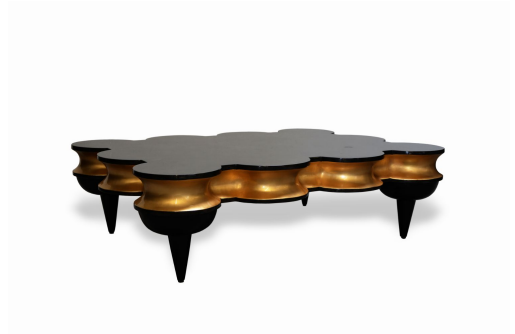

# PAGODA COFFEE TABLE

DESIGN By Qoqet

Front View

Top View

## Dimensions (mm)

117.95W x 40.50D x 55.12H

## Dimensions (Inches)

117.95W x 40.50D x 55.12H

With its uniquely ornate shape, this coffee table design harkens the elaborate architecture of Burma's famed gilded buddhist stupas. The top surface is mantled entirely in genuine charcoal-color parchment, with artisanal gold leaf accents surrounding the scalloped ledge below. The legs are constructed of solid mahogany wood.