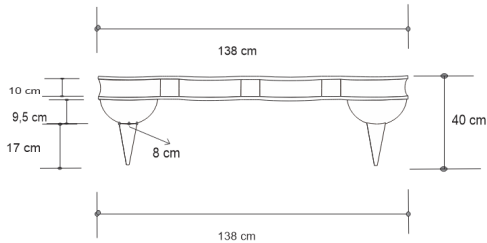

PAGODA COFFEE TABLE

DESIGN By Qoqet

Front View