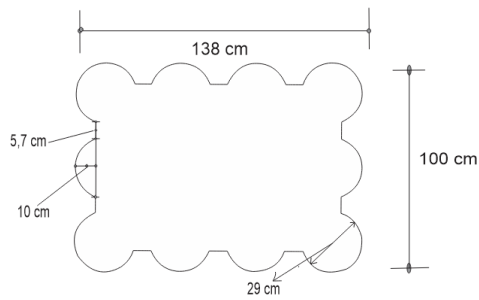

## Dimensions (mm)

117.95W x 40.50D x 55.12H

## Dimensions (Inches)

117.95W x 40.50D x 55.12H

With its uniquely ornate shape, this coffee table design harkens the elaborate architecture of Burma's famed gilded buddhist stupas. The top surface is mantled entirely in genuine charcoal-color parchment, with artisanal gold leaf accents surrounding the scalloped ledge below. The legs are constructed of solid mahogany wood.