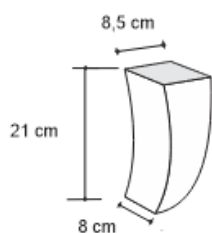

OVAL 4 LEG COFFEE TABLE

DESIGN By Qoqet

Front View

Top View

Base View

Dimensions (mm)

94.25W x 36.22D x 59.85H

Dimensions (Inches)

94.25W x 36.22D x 59.85H

A black high gloss lacquer coffee table with a parchment top is a luxurious and elegant piece of furniture that combines traditional and modern design elements. The table features a sleek black high gloss lacquer base, which adds a modern touch to the design and creates a beautiful contrast with the natural texture of the parchment top.