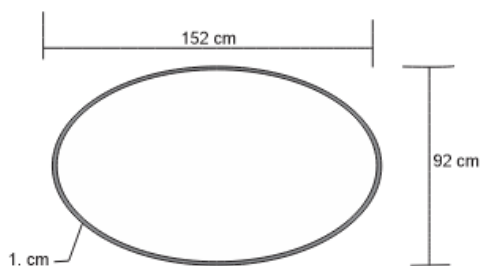

OVAL 4 LEG COFFEE TABLE

DESIGN By Qoqet

Front View

Top View

Base View

Dimensions (mm)

94.25W x 36.22D x 59.85H

Dimensions (Inches)

94.25W x 36.22D x 59.85H

A black high gloss lacquer coffee table with a parchment top is a luxurious and elegant piece of furniture that combines traditional and modern design elements. The table features a sleek black high gloss lacquer base, which adds a modern touch to the design and creates a beautiful contrast with the natural texture of the parchment top.