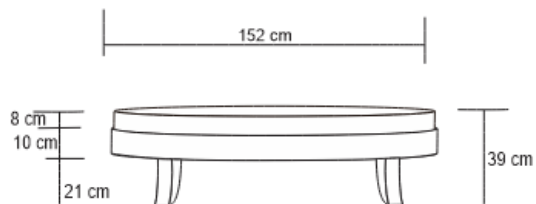

OVAL 4 LEG COFFEE TABLE

DESIGN By Qoqet

Front View

Top View

Base View

Dimensions (mm)

94.25W x 36.22D x 59.85H

Dimensions (Inches)

94.25W x 36.22D x 59.85H

A black high gloss lacquer coffee table with a parchment top is a luxurious and elegant piece of furniture that combines traditional and modern design elements. The table features a sleek black high gloss lacquer base, which adds a modern touch to the design and creates a beautiful contrast with the natural texture of the parchment top.