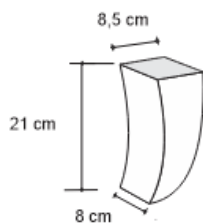

OVAL 4 LEG COFFEE TABLE

DESIGN By Qoqet

Front View B

Top View B

Base View.B

Dimensions (mm)

103.62W x 37.00D x 60.75H

Dimensions (Inches)

103.62W x 37.00D x 60.75H

A black high gloss lacquer coffee table with a parchment top is a luxurious and elegant piece of furniture that combines traditional and modern design elements. The table features a sleek black high gloss lacquer base, which adds a modern touch to the design and creates a beautiful contrast with the natural texture of the parchment top.