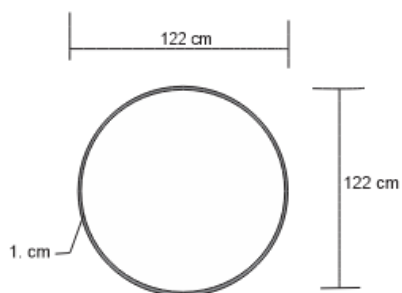

OVAL 4 LEG COFFEE TABLE

DESIGN By Qoqet

Front View B

Top View B

Base View.B

Dimensions (mm)

103.62W x 37.00D x 60.75H

Dimensions (Inches)

103.62W x 37.00D x 60.75H

A black high gloss lacquer coffee table with a parchment top is a luxurious and elegant piece of furniture that combines traditional and modern design elements. The table features a sleek black high gloss lacquer base, which adds a modern touch to the design and creates a beautiful contrast with the natural texture of the parchment top.