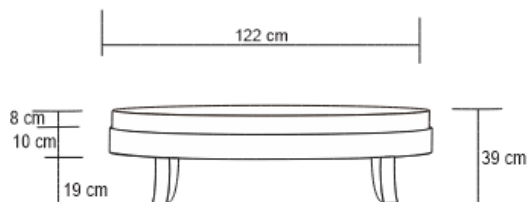

OVAL 4 LEG COFFEE TABLE

DESIGN By Qoqet

Front View B

Top View B

Base View.B

Dimensions (mm)

103.62W x 37.00D x 60.75H

Dimensions (Inches)

103.62W x 37.00D x 60.75H

A black high gloss lacquer coffee table with a parchment top is a luxurious and elegant piece of furniture that combines traditional and modern design elements. The table features a sleek black high gloss lacquer base, which adds a modern touch to the design and creates a beautiful contrast with the natural texture of the parchment top.