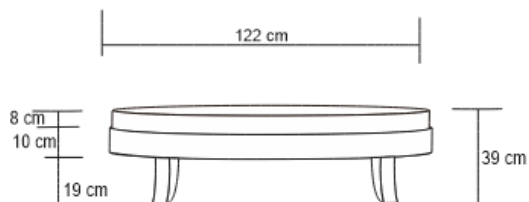

OVAL 4 LEG COFFEE TABLE

DESIGN By Qoqet

Front View B

Top View B

Base View.B

Dimensions (mm)

103.62W x 37.00D x 60.75H

Dimensions (Inches)

103.62W x 37.00D x 60.75H

This oval coffee table is influenced by traditional elements. The foreleg base is finished in a polish gloss lacquer with a top lined in parchment.

QOQET