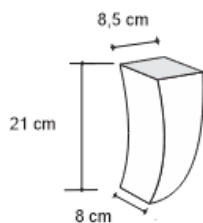

OVAL 4 LEG COFFEE TABLE

DESIGN By Qoqet

Front View B

Top View B

Base View.B

Dimensions (mm)

103.62W x 37.00D x 60.75H

Dimensions (Inches)

103.62W x 37.00D x 60.75H

This oval coffee table is influenced by traditional elements. The foreleg base is finished in a polish gloss lacquer with a top lined in parchment.

QOQET