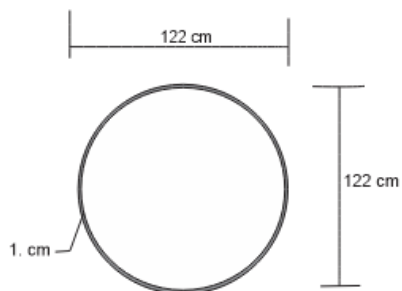

OVAL 4 LEG COFFEE TABLE

DESIGN By Qoqet

Front View B

Top View B

Base View.B

Dimensions (mm)

103.62W x 37.00D x 60.75H

Dimensions (Inches)

103.62W x 37.00D x 60.75H

This oval coffee table is influenced by traditional elements. The foreleg base is finished in a polish gloss lacquer with a top lined in parchment.

QOQET