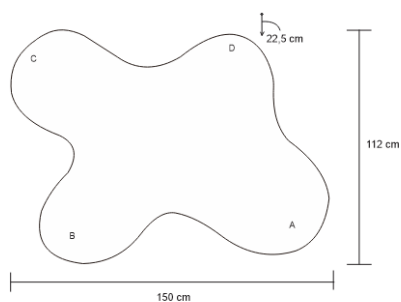

OBSIDIAN COFFEE TABLE – BRASS BASED

DESIGN By Qoqet

Front View

Top View

Dimensions (mm)

164.24W x 40.50D x 63.50H

Dimensions (Inches)

164.24W x 40.50D x 63.50H