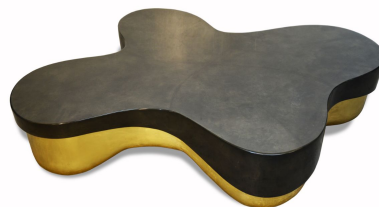

OBSIDIAN COFFEE TABLE – BRASS BASED

DESIGN By Qoqet

Front View

Top View

Dimensions (mm)

164.24W x 40.50D x 63.50H

Dimensions (Inches)

164.24W x 40.50D x 63.50H

This iconic coffee table features a distinctive specimen shape, showcasing exquisite craftsmanship and grand proportions, making it the centerpiece of any living room. The parchment top harmonizes seamlessly with a hand-hammered brass base adorned with precious brass lining.