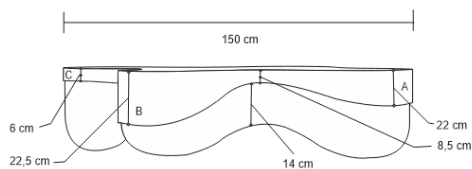

OBSIDIAN COFFEE TABLE – BRASS BASED

DESIGN By Qoqet

Front View

Top View

Dimensions (mm)

164.24W x 40.50D x 63.50H

Dimensions (Inches)

164.24W x 40.50D x 63.50H