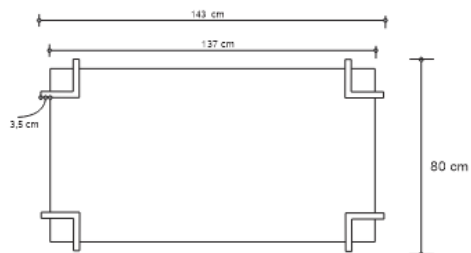

NOOK COFFEE TABLE

DESIGN By Qoqet

Front View

Top View

Dimensions (mm)

105.82W x 31.50D x 56.25H

Dimensions (Inches)

105.82W x 31.50D x 56.25H

This modern coffee table showcases a geometric design with a natural-color parchment surface framed between four biplanar brass-clad legs. It exudes a grounded, angular elegance that makes a lasting impression.