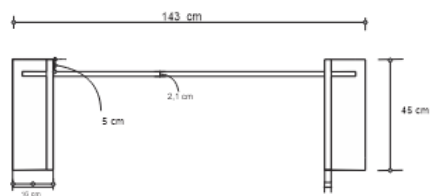

NOOK COFFEE TABLE

DESIGN By Qoqet

Front View

Top View

Dimensions (mm)

105.82W x 31.50D x 56.25H

Dimensions (Inches)

105.82W x 31.50D x 56.25H