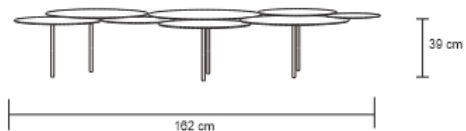

NINFEA COFFEE TABLE - BRASS

DESIGN By Qoqet

Front View

Iso View

Dimensions (mm)

152.67W x 43.25D x 65.00H

Dimensions (Inches)

152.67W x 43.25D x 65.00H