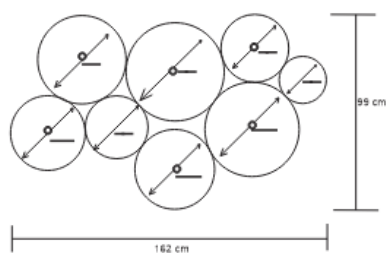

NINFEA COFFEE TABLE - BRASS

DESIGN By Qoqet

Front View

Iso View

Dimensions (mm)

152.67W x 43.25D x 65.00H

Dimensions (Inches)

152.67W x 43.25D x 65.00H