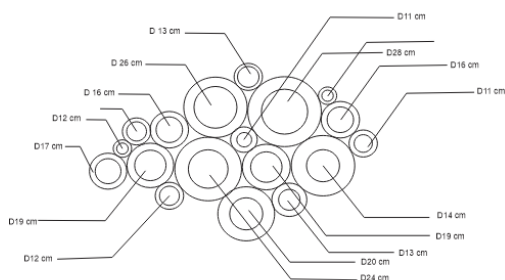

# NEBULA COFFEE TABLE – STAINLESS TOP

DESIGN By Qoqet

Front View

Top View

## Dimensions (mm)

153.22W x 41.00D x 69.25H

## Dimensions (Inches)

153.22W x 41.00D x 69.25H

This strikingly naturalistic coffee table design features a cluster of segmented black spheres arranged in different sizes and heights, with some appearing suspended in space. The spheres are constructed of the finest quality GFK and finished with a reflective stainless steel top, mimicking the reflective quality of water droplets in nature.