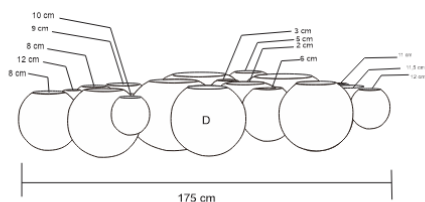

NEBULA COFFEE TABLE – STAINLESS TOP

DESIGN By Qoqet

Front View