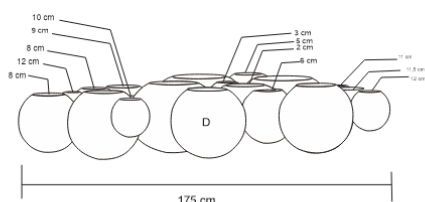

NEBULA COFFEE TABLE – BRASS TOP

DESIGN By Qoqet

Front View

Top View

Dimensions (mm)

152.67W x 41.00D x 69.25H

Dimensions (Inches)

152.67W x 41.00D x 69.25H

This strikingly naturalistic coffee table design features a cluster of segmented black spheres arranged in different sizes and heights, with some appearing suspended in space. The spheres are constructed of the finest quality GFK and finished with a reflective brass top, mimicking the reflective quality of water droplets in nature.