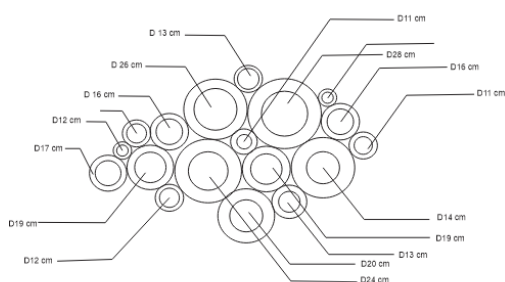

NEBULA COFFEE TABLE – BRASS TOP

DESIGN By Qoqet

Front View

Top View

Dimensions (mm)

152.67W x 41.00D x 69.25H

Dimensions (Inches)

152.67W x 41.00D x 69.25H

This strikingly naturalistic coffee table design features a cluster of segmented black spheres arranged in different sizes and heights, with some appearing suspended in space. The spheres are constructed of the finest quality GFK and finished with a reflective brass top, mimicking the reflective quality of water droplets in nature.