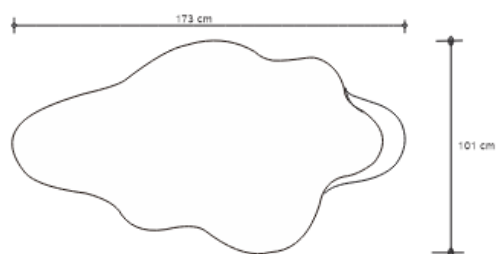

MASSO COFFEE TABLE

DESIGN By Qoqet

Front View

Top View

Dimensions (mm)

189.05W x 38.50D x 68.00H

Dimensions (Inches)

189.05W x 38.50D x 68.00H

This bold design harkens the rugged and imposing quality of boulder rock found in nature. On the top side is a smooth surface mantled in genuine, light grey-color parchment that is inlaid seamlessly into the bottom, irregular platform of the base coffee table like the bisection of a magnificent boulder rock.