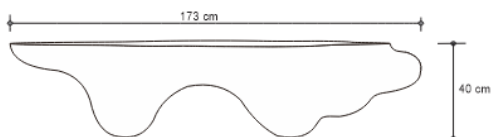

MASSO COFFEE TABLE

DESIGN By Qoqet

Front View

Top View

Dimensions (mm)

189.05W x 38.50D x 68.00H

Dimensions (Inches)

189.05W x 38.50D x 68.00H

This bold design harkens the rugged and imposing quality of boulder rock found in nature. On the top side is a smooth surface mantled in genuine, light grey-color parchment that is inlaid seamlessly into the bottom, irregular platform of the base coffee table like the bisection of a magnificent boulder rock.