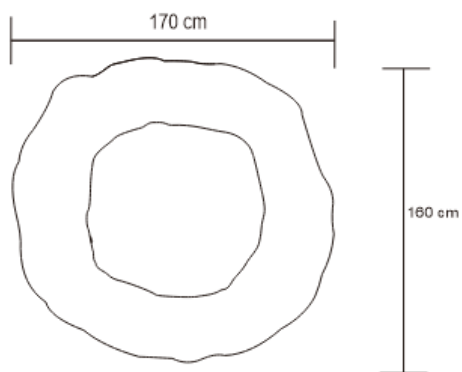

LAVA COFFEE TABLE

DESIGN By Qoqet

Front View

Top View

Dimensions (mm)

1,524.00 W x 1,447.80 D x 355.60 H

Dimensions (Inches)

60.00 W x 57.00 D x 14.00 H