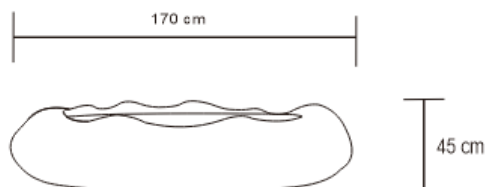

LAVA COFFEE TABLE

DESIGN By Qoqet

Front View

Top View

Dimensions (mm)

1,524.00 W x 1,447.80 D x 355.60 H

Dimensions (Inches)

60.00 W x 57.00 D x 14.00 H