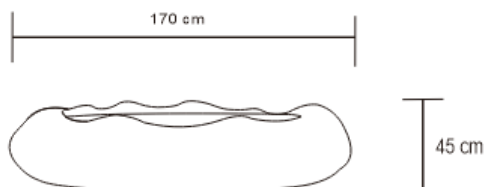

# LAVA COFFEE TABLE

DESIGN By Qoqet

Front View

Top View

## Dimensions (mm)

142.20W x 57.00D x 60.00H

## Dimensions (Inches)

142.20W x 57.00D x 60.00H

Inspired by phenomena found in nature, this design features a smooth tabletop surface mantled entirely in precious light grey-color parchment that is enveloped in a rounded, yet irregular base constructed of the hand-carved wood, harkening the void of an open volcanic crater. Each piece is uniquely hand-made by artisans.