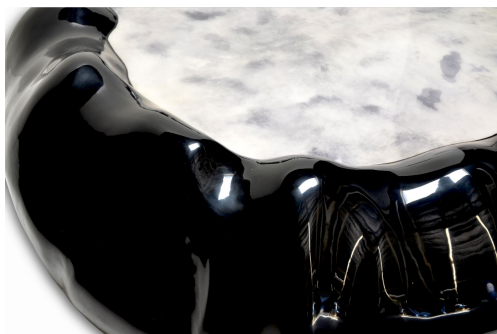

LAVA COFFEE TABLE

DESIGN By Qoqet

Front View

Top View

Dimensions (mm)

1,524.00 W x 1,447.80 D x 355.60 H

Dimensions (Inches)

60.00 W x 57.00 D x 14.00 H

Inspired by phenomena found in nature, this design features a smooth tabletop surface mantled entirely in precious light grey-color parchment that is enveloped in a rounded, yet irregular base constructed of the hand-carved wood, harkening the void of an open volcanic crater. Each piece is uniquely hand-made by artisans.