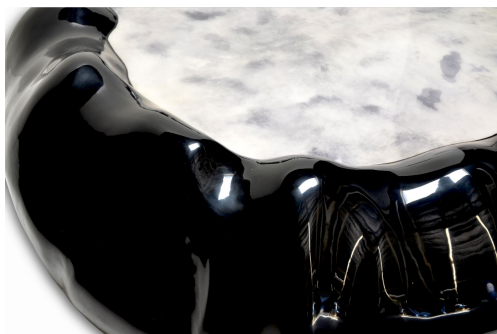

# LAVA COFFEE TABLE

DESIGN By Qoqet

Front View

Top View

## Dimensions (Inches)

142.20W x 57.00D x 60.00H

Inspired by phenomena found in nature, this design features a smooth tabletop surface mantled entirely in precious light grey-color parchment that is enveloped in a rounded, yet irregular base constructed of the hand-carved wood, harkening the void of an open volcanic crater. Each piece is uniquely hand-made by artisans.