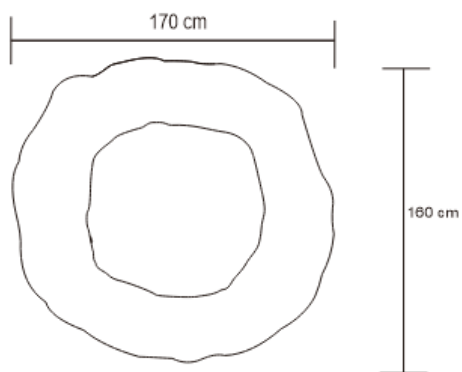

# LAVA COFFEE TABLE

DESIGN By Qoqet

Front View

Top View

## Dimensions (mm)

142.20W x 57.00D x 60.00H

## Dimensions (Inches)

142.20W x 57.00D x 60.00H

Inspired by phenomena found in nature, this design features a smooth tabletop surface mantled entirely in precious light grey-color parchment that is enveloped in a rounded, yet irregular base constructed of the hand-carved wood, harkening the void of an open volcanic crater. Each piece is uniquely hand-made by artisans.