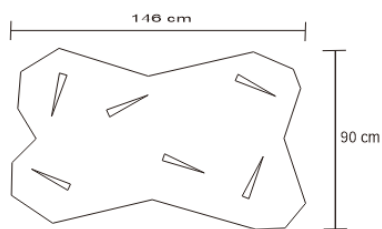

# ICICLE COFFEE TABLE – STAINLESS

DESIGN By Qoqet

Front View

TopView

Base View

## Dimensions (mm)

91.49W x 35.75D x 57.75H

## Dimensions (Inches)

91.49W x 35.75D x 57.75H

This design's sharp, vertical qualities harken icicles hanging from an icy surface. An irregular, angular top surface ensconced entirely in genuine light grey color parchment sits perched atop six stainless clad legs.