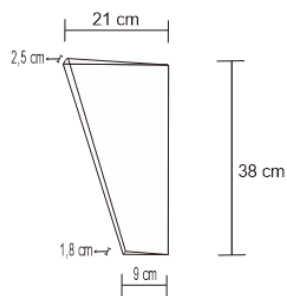

## Dimensions (mm)

91.49W x 35.75D x 57.75H

## Dimensions (Inches)

91.49W x 35.75D x 57.75H

This design's sharp, vertical qualities harken icicles hanging from an icy surface. An irregular, angular top surface ensconced entirely in genuine light grey color parchment sits perched atop six stainless clad legs.