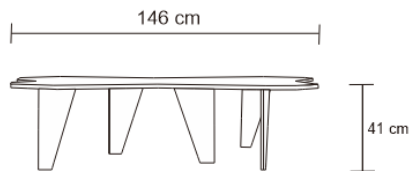

# ICICLE COFFEE TABLE – STAINLESS

DESIGN By Qoqet

Front View

TopView

Base View

## Dimensions (mm)

91.49W x 35.75D x 57.75H

## Dimensions (Inches)

91.49W x 35.75D x 57.75H

This design's sharp, vertical qualities harken icicles hanging from an icy surface. An irregular, angular top surface ensconced entirely in genuine light grey color parchment sits perched atop six stainless clad legs.