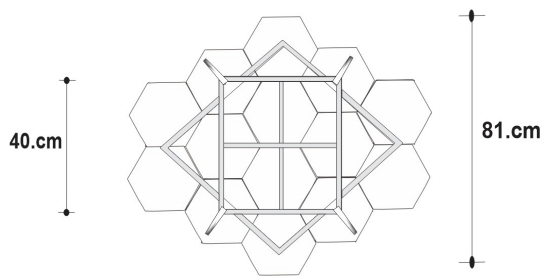

# HEXAGON COFFEE TABLE

DESIGN By Qoqet

BaseView

Top View

## Dimensions (mm)

80.47W x 48.50D x 56.25H

## Dimensions (Inches)

80.47W x 48.50D x 56.25H

This effective geometric coffee table design features a hexagonal patterned top surface, with each piece individually mantled in genuine earth grey-color parchment. The legs are constructed of solid mahogany wood and finished in high gloss black lacquer.