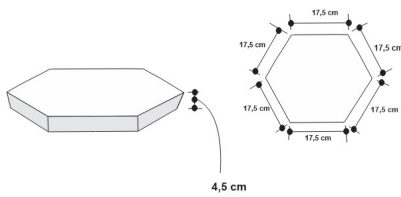

# HEXAGON COFFEE TABLE

DESIGN By Qoqet

BaseView

Top View

## Dimensions (mm)

80.47W x 48.50D x 56.25H

## Dimensions (Inches)

80.47W x 48.50D x 56.25H

This effective geometric coffee table design features a hexagonal patterned top surface, with each piece individually mantled in genuine earth grey-color parchment. The legs are constructed of solid mahogany wood and finished in high gloss black lacquer.