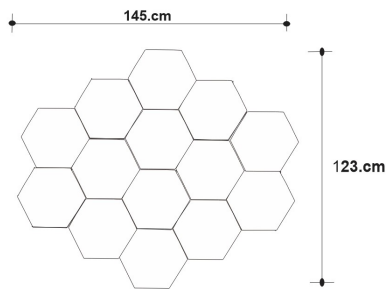

# HEXAGON COFFEE TABLE

DESIGN By Qoqet

BaseView

Top View

## Dimensions (mm)

80.47W x 48.50D x 56.25H

## Dimensions (Inches)

80.47W x 48.50D x 56.25H

This effective geometric coffee table design features a hexagonal patterned top surface, with each piece individually mantled in genuine earth grey-color parchment. The legs are constructed of solid mahogany wood and finished in high gloss black lacquer.