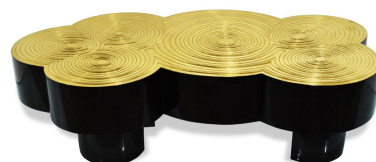

FUSION COFFEE TABLE

DESIGN By Qoqet

Front View

Base View

Base View

Dimensions (mm)

132.83W x 33.50D x 59.00H

Dimensions (Inches)

132.83W x 33.50D x 59.00H

This fanciful, dreamlike coffee table design showcases glimmering swirls that are meticulously hand-carved into a brass tabletop surface that rests atop a curved wooden platform.