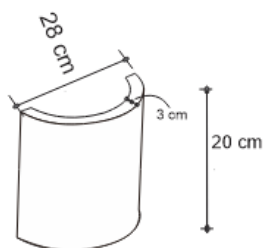

FUSION COFFEE TABLE

DESIGN By Qoqet

Front View

Base View

Base View

Dimensions (mm)

132.83W x 33.50D x 59.00H

Dimensions (Inches)

132.83W x 33.50D x 59.00H

This fanciful, dreamlike coffee table design showcases glimmering swirls that are meticulously hand-carved into a brass tabletop surface that rests atop a curved wooden platform.