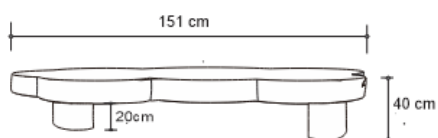

FUSION COFFEE TABLE

DESIGN By Qoqet

Front View

Base View

Base View

Dimensions (mm)

132.83W x 33.50D x 59.00H

Dimensions (Inches)

132.83W x 33.50D x 59.00H

This fanciful, dreamlike coffee table design showcases glimmering swirls that are meticulously hand-carved into a brass tabletop surface that rests atop a curved wooden platform.