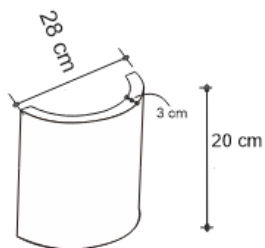

FUSION COFFEE TABLE

DESIGN By Qoqet

Front View

Base View

Base View

Dimensions (mm)

132.83W x 33.50D x 59.00H

Dimensions (Inches)

132.83W x 33.50D x 59.00H

This fanciful, dreamlike coffee table design showcases glimmering swirls that are meticulously hand-carved into a brass tabletop surface that rests atop a curved wooden platform.