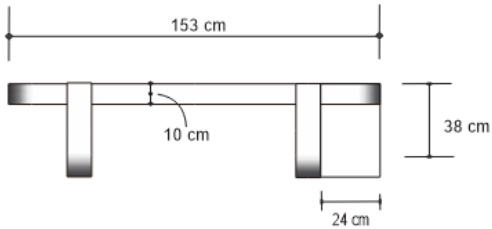

FRACTURED ICE COFFEE TABLE – BRASS

DESIGN By Qoqet

Front View

Top View

Side View

Dimensions (mm)

163.69W x 31.00D x 60.25H

Dimensions (Inches)

163.69W x 31.00D x 60.25H

A distinctive, glimmering tabletop of lustrous champagne-color ice cracked resin sits nestled inside a solid, hand-honed brass basket and curved legs. This piece offers a glamorous update on a retro classic.