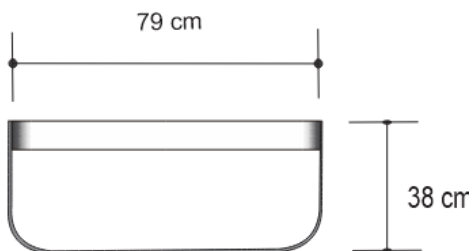

FRACTURED ICE COFFEE TABLE – BRASS

DESIGN By Qoqet

Front View

Top View

Side View

Dimensions (mm)

163.69W x 31.00D x 60.25H

Dimensions (Inches)

163.69W x 31.00D x 60.25H

A distinctive, glimmering tabletop of lustrous champagne-color ice cracked resin sits nestled inside a solid, hand-honed brass basket and curved legs. This piece offers a glamorous update on a retro classic.