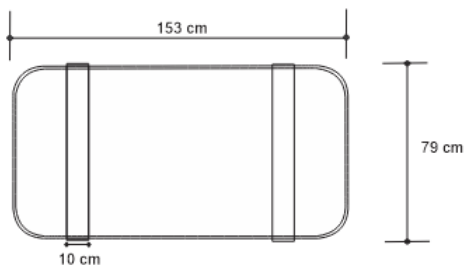

FRACTURED ICE COFFEE TABLE – BRASS

DESIGN By Qoqet

Front View

Top View

Side View

Dimensions (mm)

163.69W x 31.00D x 60.25H

Dimensions (Inches)

163.69W x 31.00D x 60.25H

A distinctive, glimmering tabletop of lustrous champagne-color ice cracked resin sits nestled inside a solid, hand-honed brass basket and curved legs. This piece offers a glamorous update on a retro classic.