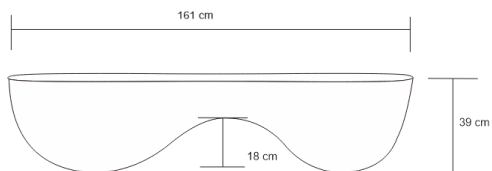

FLUID COFFEE TABLE – PARCHMENT

DESIGN By Qoqet

Front View

Top View

Dimensions (mm)

136.14W x 33.50D x 59.00H

Dimensions (Inches)

136.14W x 33.50D x 59.00H

This luxurious organically shaped coffee table is a unique and stunning piece of furniture that can add a touch of natural elegance to any living space. The handmade base is finished in high gloss black lacquer with a parchment top and mimics the curves and contours found in nature, creating a sense of organic beauty and fluidity.