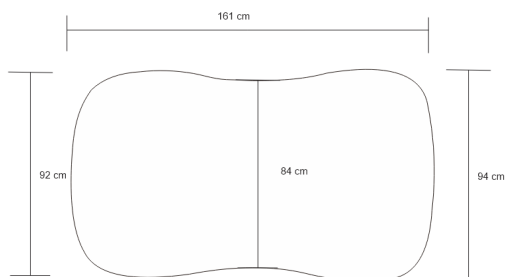

FLUID COFFEE TABLE – PARCHMENT

DESIGN By Qoqet

Front View

Top View

Dimensions (mm)

136.14W x 33.50D x 59.00H

Dimensions (Inches)

136.14W x 33.50D x 59.00H