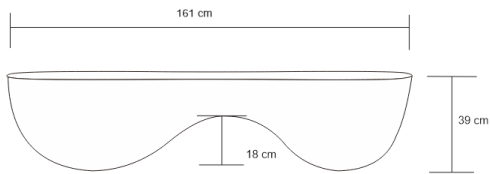

FLUID COFFEE TABLE - BLACK LACQUER

DESIGN By Qoqet

Front View

Top View

Dimensions (mm)

137.79W x 33.50D x 59.00H

Dimensions (Inches)

137.79W x 33.50D x 59.00H

This luxurious organically shaped coffee table is a unique and stunning piece of furniture that can add a touch of natural elegance to any living space. It is finished in high-gloss black lacquer and mimics the curves and contours found in nature, creating a sense of organic beauty and fluidity.