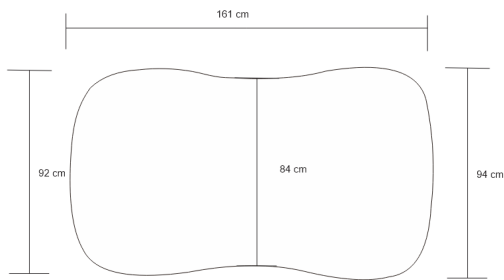

FLUID COFFEE TABLE - BLACK LACQUER

DESIGN By Qoqet

Front View

Top View

Dimensions (mm)

137.79W x 33.50D x 59.00H

Dimensions (Inches)

137.79W x 33.50D x 59.00H