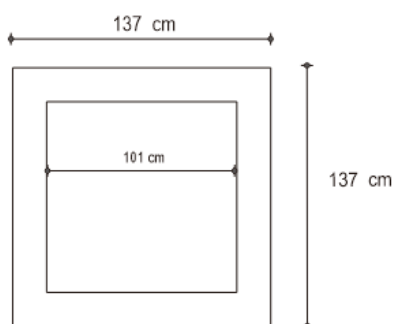

CORNICHE COFFEE TABLE

DESIGN By Qoqet

Front View

Iso View

Top View

Dimensions (mm)

95.90W x 54.00D x 54.00H

Dimensions (Inches)

95.90W x 54.00D x 54.00H

This statement coffee table boasts a unique character with its curved, hilltop-inspired silhouette, entirely wrapped in authentic natural-color parchment. Its distinct profile brings a touch of elegance and nature indoors.