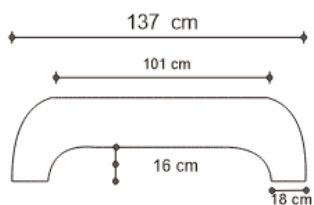

CORNICHE COFFEE TABLE

DESIGN By Qoqet

Front View

Iso View

Top View

Dimensions (mm)

95.90W x 54.00D x 54.00H

Dimensions (Inches)

95.90W x 54.00D x 54.00H

This statement coffee table boasts a unique character with its curved, hilltop-inspired silhouette, entirely wrapped in authentic natural-color parchment. Its distinct profile brings a touch of elegance and nature indoors.