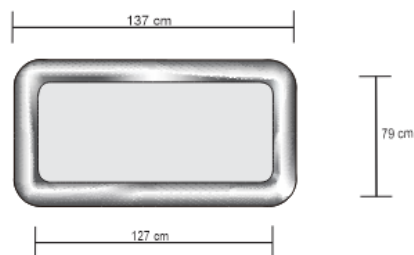

# COLOSSEO COFFEE TABLE

DESIGN By Qoqet

Front View

Top View

Side View

## Dimensions (mm)

139.99W x 31.00D x 59.75H

## Dimensions (Inches)

139.99W x 31.00D x 59.75H

A modern coffee table design featuring a smooth, flat top surface mantled entirely in precious light grey-color parchment that is nestled within a basin-like plinth constructed of high-polish lacquered wood. The juxtaposition of rounded curves and sharp, flat edges makes this piece a point of interest in any space.