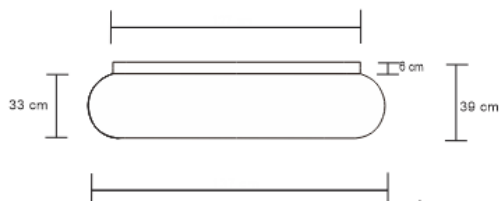

# COLOSSEO COFFEE TABLE

DESIGN By Qoqet

Front View

Top View

Side View

## Dimensions (mm)

139.99W x 31.00D x 59.75H

## Dimensions (Inches)

139.99W x 31.00D x 59.75H

A modern coffee table design featuring a smooth, flat top surface mantled entirely in precious light grey-color parchment that is nestled within a basin-like plinth constructed of high-polish lacquered wood. The juxtaposition of rounded curves and sharp, flat edges makes this piece a point of interest in any space.