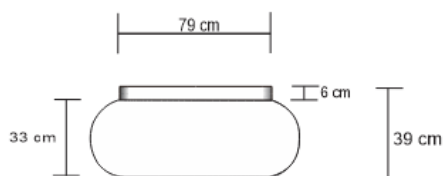

# COLOSSEO COFFEE TABLE

DESIGN By Qoqet

Front View

Top View

Side View

## Dimensions (mm)

139.99W x 31.00D x 59.75H

## Dimensions (Inches)

139.99W x 31.00D x 59.75H

A modern coffee table design featuring a smooth, flat top surface mantled entirely in precious light grey-color parchment that is nestled within a basin-like plinth constructed of high-polish lacquered wood. The juxtaposition of rounded curves and sharp, flat edges makes this piece a point of interest in any space.