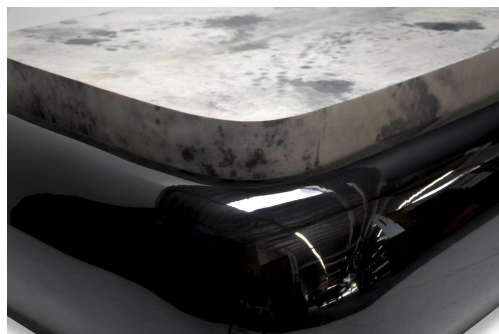

# COLOSSEO COFFEE TABLE

DESIGN By Qoqet

Front View

Top View

Side View

## Dimensions (mm)

139.99W x 31.00D x 59.75H

## Dimensions (Inches)

139.99W x 31.00D x 59.75H

A modern coffee table design featuring a smooth, flat top surface mantled entirely in precious light grey-color parchment that is nestled within a basin-like plinth constructed of high-polish lacquered wood. The juxtaposition of rounded curves and sharp, flat edges makes this piece a point of interest in any space.