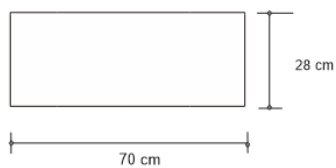

CALICE COFFEE TABLE

DESIGN By Qoqet

Front View

Base View

Top View

Dimensions (mm)

109.13W x 47.25D x 47.25H

Dimensions (Inches)

109.13W x 47.25D x 47.25H

Elegance personified, this design showcases a round tabletop surface mantled entirely in precious terra cotta color parchment that is set atop a round plinth of solid wood, making this a true statement of elegance fit for a stylish space.