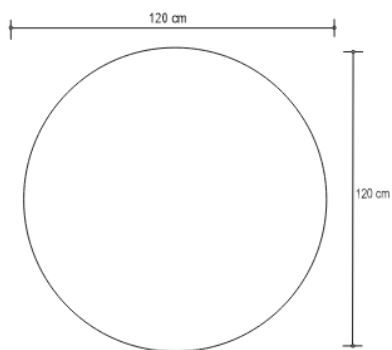

CALICE COFFEE TABLE

DESIGN By Qoqet

Front View

Base View

Top View

Dimensions (mm)

109.13W x 47.25D x 47.25H

Dimensions (Inches)

109.13W x 47.25D x 47.25H

Elegance personified, this design showcases a round tabletop surface mantled entirely in precious terra cotta color parchment that is set atop a round plinth of solid wood, making this a true statement of elegance fit for a stylish space.