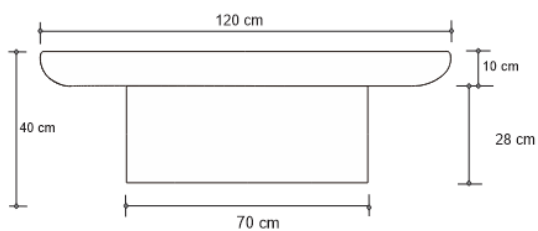

CALICE COFFEE TABLE

DESIGN By Qoqet

Front View

Base View

Top View

Dimensions (mm)

109.13W x 47.25D x 47.25H

Dimensions (Inches)

109.13W x 47.25D x 47.25H

Elegance personified, this design showcases a round tabletop surface mantled entirely in precious terra cotta color parchment that is set atop a round plinth of solid wood, making this a true statement of elegance fit for a stylish space.