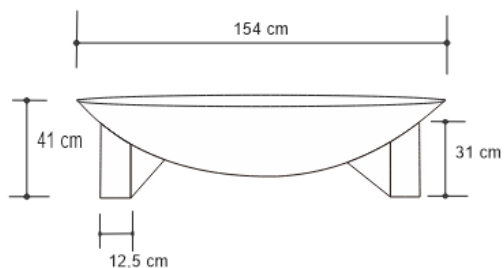

# BOWL COFFEE TABLE

DESIGN By Qoqet

Front View

Top View

Side View

## Dimensions (mm)

126.77W x 35.75D x 60.75H

## Dimensions (Inches)

126.77W x 35.75D x 60.75H

This bold coffee table combines gentle curves with straight lines, featuring a bowl-like shape cloaked in charcoal colored parchment and supported by imposing brass-clad legs, creating a high-impact, visually captivating design.