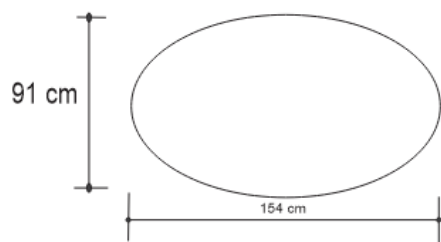

# BOWL COFFEE TABLE

DESIGN By Qoqet

Front View

Top View

Side View

## Dimensions (mm)

126.77W x 35.75D x 60.75H

## Dimensions (Inches)

126.77W x 35.75D x 60.75H

This bold coffee table combines gentle curves with straight lines, featuring a bowl-like shape cloaked in charcoal colored parchment and supported by imposing brass-clad legs, creating a high-impact, visually captivating design.