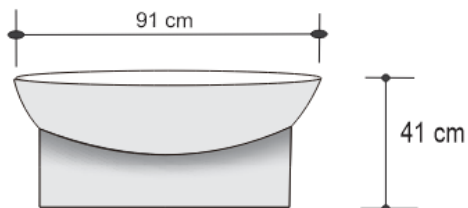

# BOWL COFFEE TABLE

DESIGN By Qoqet

Front View

Top View

Side View

## Dimensions (mm)

126.77W x 35.75D x 60.75H

## Dimensions (Inches)

126.77W x 35.75D x 60.75H

This bold coffee table combines gentle curves with straight lines, featuring a bowl-like shape cloaked in charcoal colored parchment and supported by imposing brass-clad legs, creating a high-impact, visually captivating design.