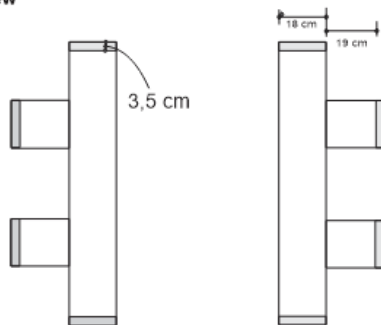

# BLOCCO COFFEE TABLE

DESIGN By Qoqet

Front View

Top View

Base View

## Dimensions (mm)

160.94W x 42.50D x 56.00H

## Dimensions (Inches)

160.94W x 42.50D x 56.00H

This grounded, geometric coffee table design features a sizable, imposing rectangular surface mantled entirely in precious natural-color parchment that is set atop eight brass clad legs.