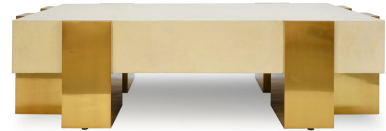

# BLOCCO COFFEE TABLE

DESIGN By Qoqet

Front View

Top View

Base View

## Dimensions (mm)

160.94W x 42.50D x 56.00H

## Dimensions (Inches)

160.94W x 42.50D x 56.00H

This grounded, geometric coffee table design features a sizable, imposing rectangular surface mantled entirely in precious natural-color parchment that is set atop eight brass clad legs.