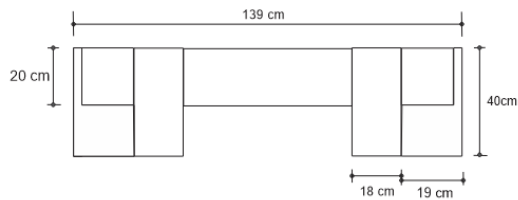

# BLOCCO COFFEE TABLE

DESIGN By Qoqet

Front View

Top View

Base View

## Dimensions (mm)

160.94W x 42.50D x 56.00H

## Dimensions (Inches)

160.94W x 42.50D x 56.00H

This grounded, geometric coffee table design features a sizable, imposing rectangular surface mantled entirely in precious natural-color parchment that is set atop eight brass clad legs.