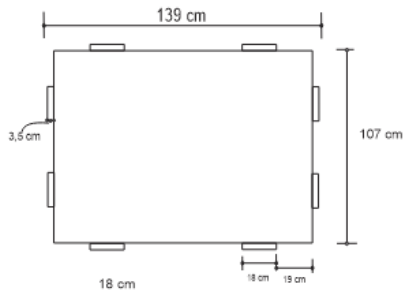

# BLOCCO COFFEE TABLE

DESIGN By Qoqet

Front View

Top View

Base View

## Dimensions (mm)

160.94W x 42.50D x 56.00H

## Dimensions (Inches)

160.94W x 42.50D x 56.00H

This grounded, geometric coffee table design features a sizable, imposing rectangular surface mantled entirely in precious natural-color parchment that is set atop eight brass clad legs.