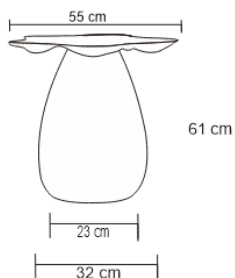

# REGALO SIDE TABLE Drinks Tables

DESIGN By Qoqet

Front View

Top View

## Dimensions (mm)

42.99W x 20.00D x 24.00H

## Dimensions (Inches)

42.99W x 20.00D x 24.00H

Elevate your space with a uniquely designed side table featuring high-gloss polished black lacquer leg and a natural parchment top. This exceptional piece blends modern elegance with timeless materials, creating a striking focal point for your décor.