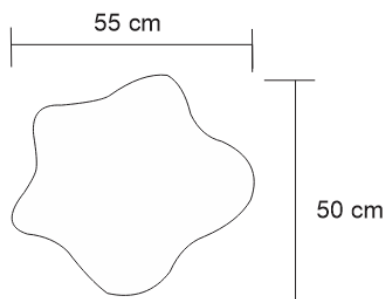

# REGALO SIDE TABLE Drinks Tables

DESIGN By Qoqet

Front View

Top View

## Dimensions (mm)

42.99W x 20.00D x 24.00H

## Dimensions (Inches)

42.99W x 20.00D x 24.00H

Elevate your space with a uniquely designed side table featuring high-gloss polished black lacquer leg and a natural parchment top. This exceptional piece blends modern elegance with timeless materials, creating a striking focal point for your décor.