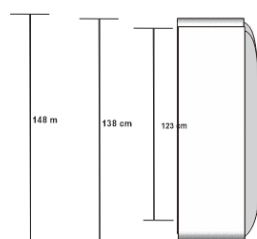

PANACHE SIDEBOARD

DESIGN By Qoqet

Front View

Side View L

Side View R

Dimensions (mm)

414.25W x 26.50D x 82.25H

Dimensions (Inches)

414.25W x 26.50D x 82.25H

Elegantly bold sideboard with a sleek black high gloss lacquer body. Hand-molded parchment doors add texture and sophistication, creating a striking and captivating statement piece for any space.