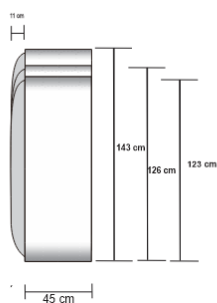

PANACHE SIDEBOARD

DESIGN By Qoqet

Front View

Side View L

Side View R

Dimensions (mm)

414.25W x 26.50D x 82.25H

Dimensions (Inches)

414.25W x 26.50D x 82.25H

Elegantly bold sideboard with a sleek black high gloss lacquer body. Hand-molded parchment doors add texture and sophistication, creating a striking and captivating statement piece for any space.