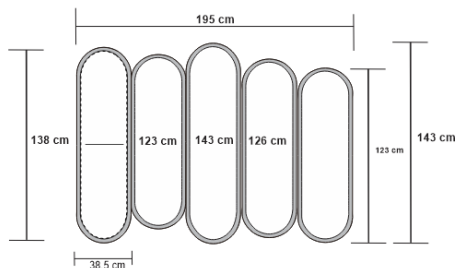

PANACHE SIDEBOARD

DESIGN By Qoqet

Front View

Side View L

Side View R

Dimensions (mm)

414.25W x 26.50D x 82.25H

Dimensions (Inches)

414.25W x 26.50D x 82.25H

Elegantly bold sideboard with a sleek black high gloss lacquer body. Hand-molded parchment doors add texture and sophistication, creating a striking and captivating statement piece for any space.