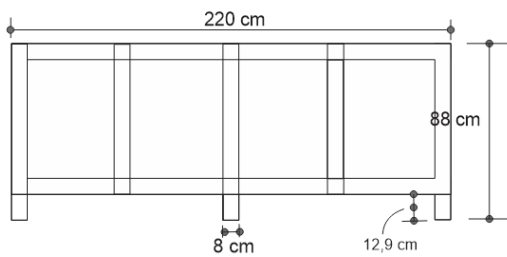

OPUS SIDEBOARD

DESIGN By Qoqet

Top View

Side View

Front View

Dimensions (mm)

285.50W x 18.50D x 86.50H

Dimensions (Inches)

285.50W x 18.50D x 86.50H

Contemporary sideboard finished in sleek black gloss lacquer, adorned with Asian water buffalo horn inlays. Four doors reveal interior compartments. A modern masterpiece combining design and craftsmanship with distinctive elegance.