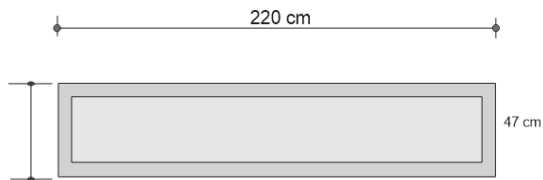

OPUS SIDEBOARD

DESIGN By Qoqet

Top View

Side View

Front View

Dimensions (mm)

285.50W x 18.50D x 86.50H

Dimensions (Inches)

285.50W x 18.50D x 86.50H

Contemporary sideboard finished in sleek black gloss lacquer, adorned with Asian water buffalo horn inlays. Four doors reveal interior compartments. A modern masterpiece combining design and craftsmanship with distinctive elegance.