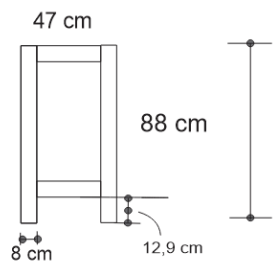

OPUS SIDEBOARD

DESIGN By Qoqet

Top View

Side View

Front View

Dimensions (mm)

285.50W x 18.50D x 86.50H

Dimensions (Inches)

285.50W x 18.50D x 86.50H

Contemporary sideboard finished in sleek black gloss lacquer, adorned with Asian water buffalo horn inlays. Four doors reveal interior compartments. A modern masterpiece combining design and craftsmanship with distinctive elegance.