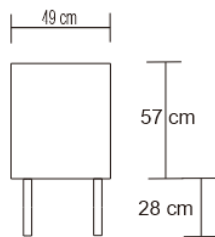

# LAVA SIDEBOARD

DESIGN By Qoqet

Front View

Side View

Body View

## Dimensions (mm)

317.47W x 21.75D x 79.50H

## Dimensions (Inches)

317.47W x 21.75D x 79.50H

Elegantly couture sideboard with intricately hand-carved doors with brass accent inlays and Parchment-clad encasement, complement the design, achieving perfection. A beautiful fusion of craftsmanship and style, adding sophistication to any space.