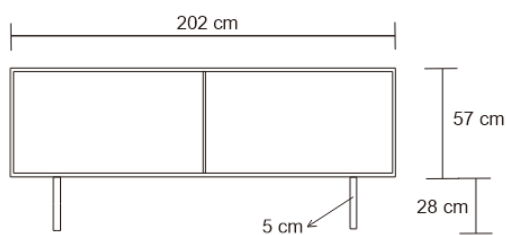

# LAVA SIDEBOARD

DESIGN By Qoqet

Front View

Side View

Body View

## Dimensions (mm)

317.47W x 21.75D x 79.50H

## Dimensions (Inches)

317.47W x 21.75D x 79.50H

Elegantly couture sideboard with intricately hand-carved doors with brass accent inlays and Parchment-clad encasement, complement the design, achieving perfection. A beautiful fusion of craftsmanship and style, adding sophistication to any space.