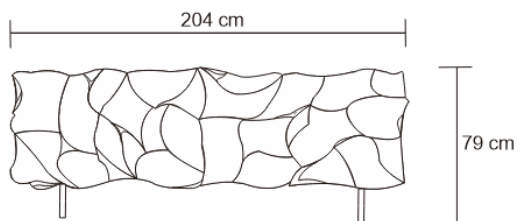

# LAVA SIDEBOARD

DESIGN By Qoqet

Front View

Side View

Body View

## Dimensions (mm)

317.47W x 21.75D x 79.50H

## Dimensions (Inches)

317.47W x 21.75D x 79.50H

Elegantly couture sideboard with intricately hand-carved doors with brass accent inlays and Parchment-clad encasement, complement the design, achieving perfection. A beautiful fusion of craftsmanship and style, adding sophistication to any space.