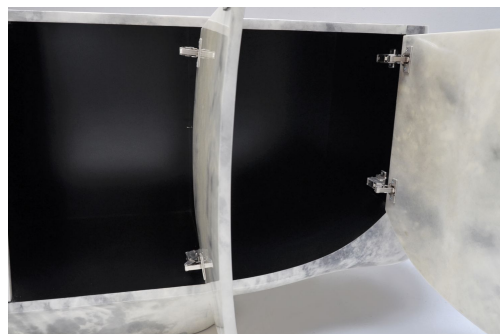

HERITAGE SIDEBOARD

DESIGN By Qoqet

Front View

Top View

Dimensions (mm)

397.93W x 20.50D x 101.50H

Dimensions (Inches)

397.93W x 20.50D x 101.50H

Artisanal creation, meticulously hand-carved body enveloped in parchment lining. Four doors conceal while a central glass shelf showcases. A harmonious blend of craftsmanship and function in this unique piece.