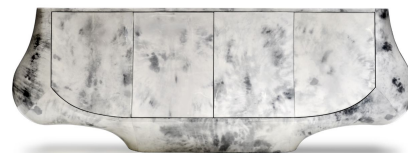

HERITAGE SIDEBOARD

DESIGN By Qoqet

Front View

Top View

Dimensions (mm)

397.93W x 20.50D x 101.50H

Dimensions (Inches)

397.93W x 20.50D x 101.50H

Artisanal creation, meticulously hand-carved body enveloped in parchment lining. Four doors conceal while a central glass shelf showcases. A harmonious blend of craftsmanship and function in this unique piece.