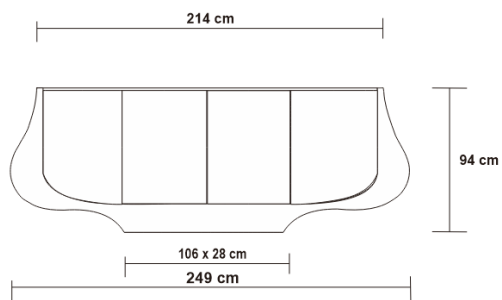

HERITAGE SIDEBOARD

DESIGN By Qoqet

Front View

Top View

Dimensions (mm)

397.93W x 20.50D x 101.50H

Dimensions (Inches)

397.93W x 20.50D x 101.50H