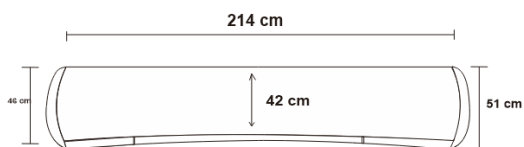

HERITAGE SIDEBOARD

DESIGN By Qoqet

Front View

Top View

Dimensions (mm)

397.93W x 20.50D x 101.50H

Dimensions (Inches)

397.93W x 20.50D x 101.50H