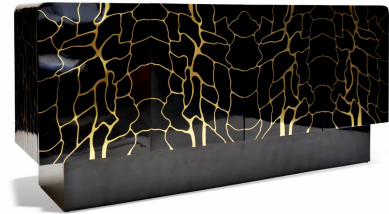

HARMONIUS SIDEBOARD

DESIGN By Qoqet

Front View

Side View

Dimensions (mm)

238.32W x 19.00D x 80.00H

Dimensions (Inches)

238.32W x 19.00D x 80.00H

Elegantly modern sideboard, parchment-lined, adorned with harmonious brass inlays. Elevates luxurious interiors with its stunning design, blending textures and tones seamlessly for a captivating aesthetic statement.