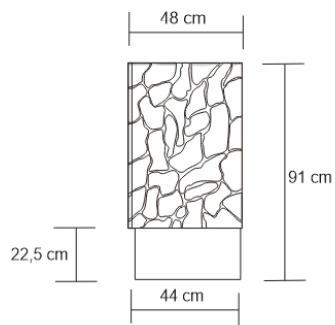

HARMONIUS SIDEBOARD

DESIGN By Qoqet

Front View

Side View

Dimensions (mm)

238.32W x 19.00D x 80.00H

Dimensions (Inches)

238.32W x 19.00D x 80.00H