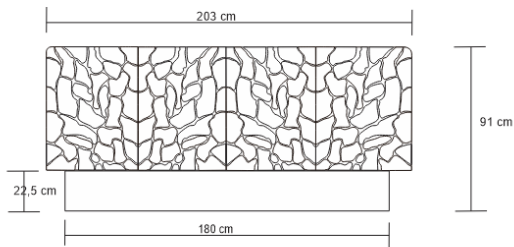

HARMONIUS SIDEBOARD

DESIGN By Qoqet

Front View

Side View

Dimensions (mm)

238.32W x 19.00D x 80.00H

Dimensions (Inches)

238.32W x 19.00D x 80.00H

Elegantly modern sideboard, parchment-lined, adorned with harmonious brass inlays. Elevates luxurious interiors with its stunning design, blending textures and tones seamlessly for a captivating aesthetic statement.