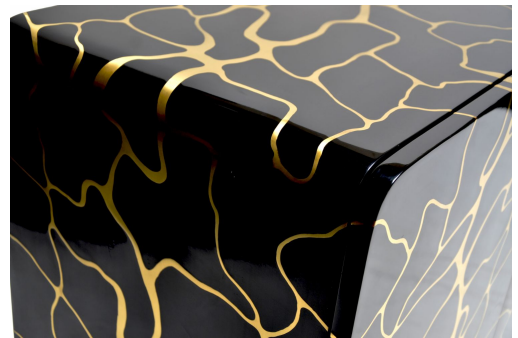

HARMONIUS SIDEBOARD

DESIGN By Qoqet

Front View

Side View

Dimensions (mm)

238.32W x 19.00D x 80.00H

Dimensions (Inches)

238.32W x 19.00D x 80.00H

Elegantly modern sideboard, parchment-lined, adorned with harmonious brass inlays. Elevates luxurious interiors with its stunning design, blending textures and tones seamlessly for a captivating aesthetic statement.